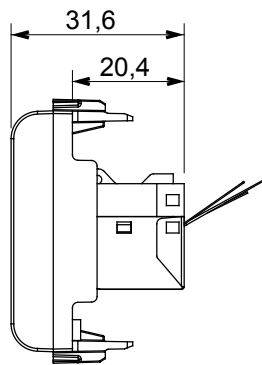

## GW13436

CHORUSMART - domestic range

Wide range of control devices, sockets for power supply (conforming to national and international standards) signal pick-up, climate control, comfort management, technical alarm signalling and emergency lighting management. The ChoruSmart modular devices are available in five colours, glossy white, satin white, natural beige, satin black and lacquered titanium and in various sizes from 1/2, 1, 2 and 3 modules. Thanks to the mounting supports for rectangular, square and round boxes, endless combinations can be created with the ChoruSmart range of plates.

Category	Data socket	Description	RJ45
Colour	Natural satin beige	Use category	5e
Cables	FTP	Connection	Toolless
Number pairs	4	Standard	EN 60603-7-3
No. modules	2	Electrocod	3722
Material	Technopolymer		

### DIMENSIONAL