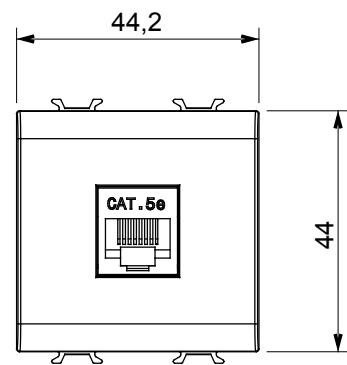

## GW13436

CHORUSMART - domestic range

Wide range of control devices, sockets for power supply (conforming to national and international standards) signal pick-up, climate control, comfort management, technical alarm signalling and emergency lighting management. The ChoruSmart modular devices are available in five colours, glossy white, satin white, natural beige, satin black and lacquered titanium and in various sizes from 1/2, 1, 2 and 3 modules. Thanks to the mounting supports for rectangular, square and round boxes, endless combinations can be created with the ChoruSmart range of plates.

Category	Data socket	Description	RJ45
Colour	Natural satin beige	Use category	5e
Cables	FTP	Connection	Toolless
Number pairs	4	Standard	EN 60603-7-3
No. modules	2	Electrocod	3722
Material	Technopolymer		

### DIMENSIONAL