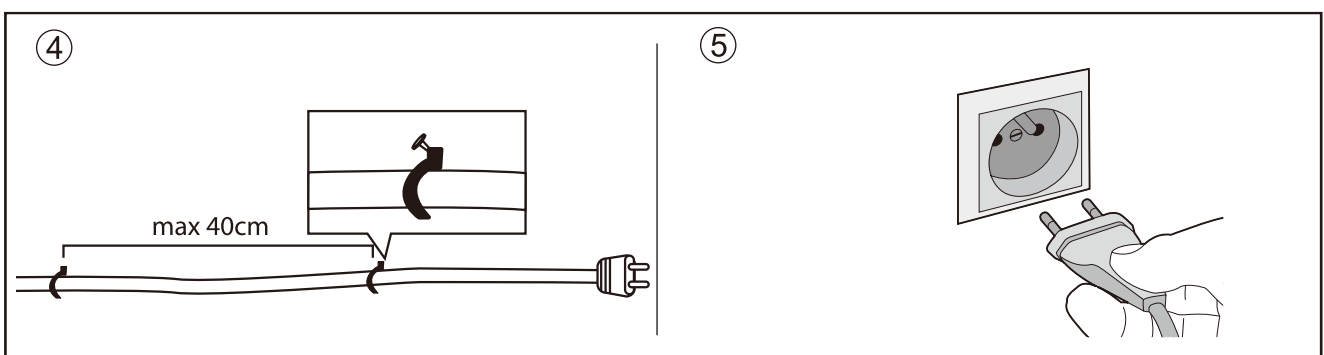

LED T5 batten Ecomax

Version date 05-20-2014
www.opple.com

Item Code	CCT	length (mm)	kg
140043898	3000K	600	0.14
140043899	4000K	600	0.14
140043900	3000K	1200	0.245
140043901	4000K	1200	0.245

Opplé Lighting Electronic (Zhongshan) Co., Ltd.
 528422
 Building A, No.275 Dongan Bei Road,
 Haizhou District, Guzhen Town,
 Zhongshan City, Guangdong, China.