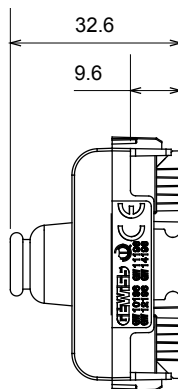

DIMENSIONAL