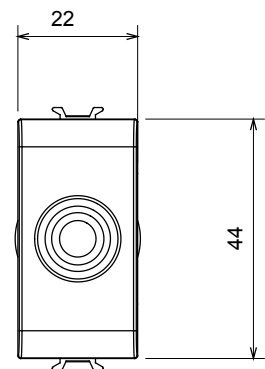

DIMENSIONAL

TECHNICAL SYMBOLOGY

STANDARDS/APPROVALS