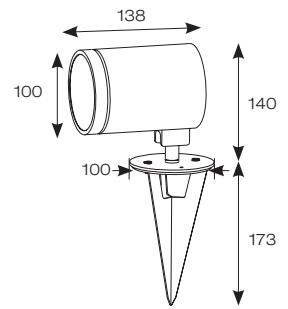

# Rondo Surface/Spike Light

- High performance LED feature light suitable for hospitality and retail applications
- Suitable for surface or spike mounting (spike accessory included)
- 60° beam angle
- Die-cast aluminium construction with textured graphite paint finish
- Pre-wired with 2 metres of H07RN-F cable
- Non-dimmable

Spike Mounting

Surface Mounting

INPUT	HERTZ	TEMP	LIFETIME (HRS)	CRI	SDCM	BEAM ANGLE	CLASS	IP
230V	50/60Hz	-20°C to 40°C	L70 50,000	Ra 80	6	40°	1	IP65

CODE	DESCRIPTION	WATTAGE	CCT	LUMENS	LM/W	TRADE
AROLEDSSS	Cool White	17W	4000K	1500lm	88lm	£155.00