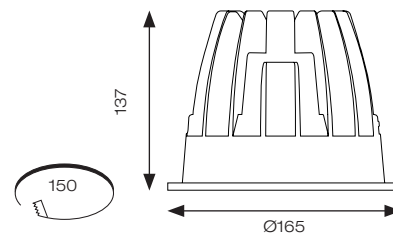

**Architectural  
Downlight**

**OCTO**  
Option  
Available

Powered by  
**CASAMBI**

INPUT	HERTZ	TEMP	LIFETIME (HRS)	CRI	SDCM	BEAM ANGLE	CLASS	IP
230V	50/60Hz	-20°C to 25°C	L70 50,000	Ra 90	3	70°	2	IP44

CODE	DESCRIPTION	WATTAGE	CCT	LUMENS	LM/W	UGR	TRADE
<b>AULED150DHP</b>	Cool White	41W	4000K	3900lm	95lm	22	<b>£107.00</b>