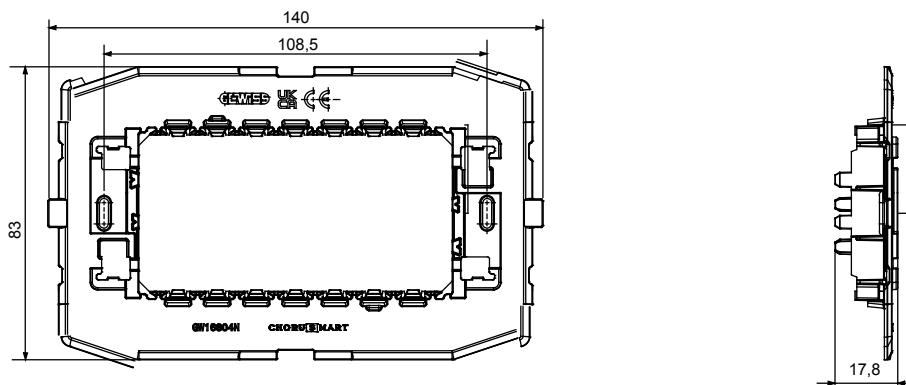

## GW16804N

Connected SMART HOME

Description	4 modules	Characteristics	Halogen free
Fixing	2 screws (included)	For box	4 modules
Glow wire test	650 °C	Thermo-pressure with ball	70 °C
Standard	EN 60669-1	Compatibility	For EGO SMART Plate (also compatible with EGO and other ChoruSmart plates)
Electrocod	0121		

### DIMENSIONAL

### TECHNICAL SYMBOLOGY

**GWT**

650 °C

70 °C