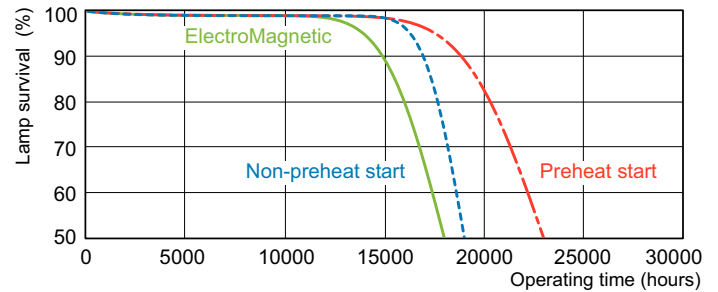

Lifetime

Life Expectancy Diagram - MASTER TL-D Super 80 23W/840 SLV/25

Life Expectancy Diagram - MASTER TL-D Super 80 23W/840 SLV/25