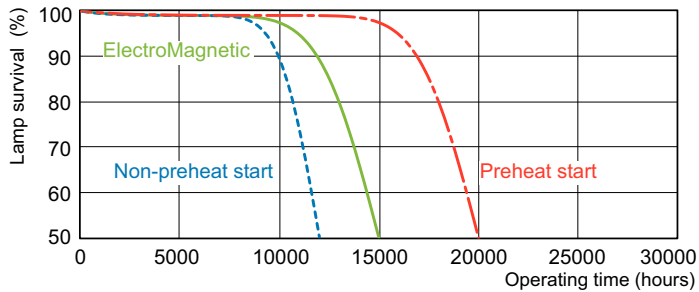

Lifetime

Life Expectancy Diagram - MASTER TL-D Super 80 23W/840 SLV/25

Life Expectancy Diagram - MASTER TL-D Super 80 23W/840 SLV/25