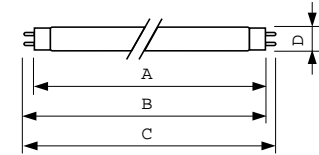

MASTER TL-D Super 80

Numerator - Quantity Per Pack	1
Numerator - Packs per outer box	25
Material number (12NC)	927922584014
Full product name	MASTER TL-D Super 80 23W/840 SLV/25

EAN/UPC - Case	8711500558725

Dimensional drawing

Product	D (max)	A (max)	B (max)	B (min)	C (max)
MASTER TL-D Super 80 23W/840 SLV/25	28 mm	970.0 mm	977.1 mm	974.7 mm	984.2 mm