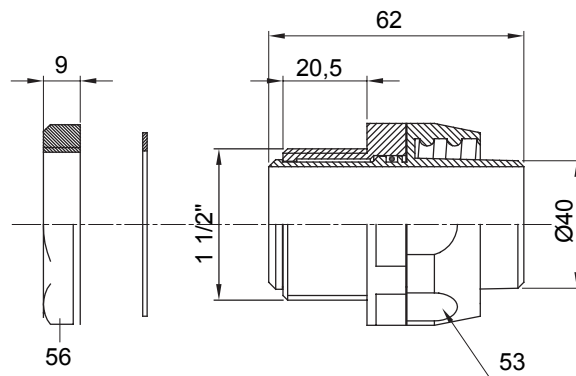

Straight and revolving coupling device for sheath with IP54 protection degree.

Colour	Grey RAL 7035	IP degree	IP54
GAS pitch	1 1/2"	Sheath Ø (mm)	40
Type	Revolving	Electrocod	210

DIMENSIONAL

TECHNICAL SYMBOLOGY