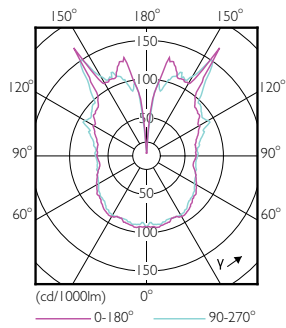

Product data

General Information		Starting Time (Nom)	
Cap-Base	E27 [E27]		0.5 s
EU RoHS compliant	Yes	Warm Up Time to 60% Light (Nom)	0.5 s
Nominal Lifetime (Nom)	15000 h	Power Factor (Nom)	0.7
Switching Cycle	20000X	Voltage (Nom)	230 V
Technical Type	6.5-40W		
Light Technical		Temperature	
Color Code	820 [CCT of 2000K]	T-Case Maximum (Nom)	45 °C
Luminous Flux (Nom)	470 lm		
Color Designation	Flame	Controls and Dimming	
Correlated Color Temperature (Nom)	2000 K	Dimmable	Yes
Luminous Efficacy (rated) (Nom)	72.00 lm/W		
Color Consistency	<6	Mechanical and Housing	
Color Rendering Index (Nom)	80	Bulb Finish	Transparent Amber
LLMF At End Of Nominal Lifetime (Nom)	70 %	Bulb Shape	T65 [T 65mm]
Operating and Electrical		Approval and Application	
Input Frequency	50 Hz	Energy Consumption kWh/1000 h	7 kWh
Power (Nom)	6.5 W		
Lamp Current (Nom)	40 mA	Product Data	
Wattage Equivalent	40 W	Full product code	871869680351600
		Order product name	LED classic-giant 40W E27 T65 GOLD DIM
		EAN/UPC - Product	8718696803516

Decorative LEDbulbs

Order code	929001873601
Numerator - Quantity Per Pack	1
Numerator - Packs per outer box	2
Material Nr. (12NC)	929001873601

Net Weight (Piece)	0.196 kg
--------------------	----------

Dimensional drawing

Bulb T65 230V 7.5-40W 470lm 2000K E27 D

Product	D	C
LED classic-giant 40W E27 T65 GOLD DIM	65 mm	273 mm

Photometric data

LEDbulb Class-giant 40W E27 G200 Gold DIM

LEDbulb Class-giant 40W E27 T65 Gold DIM