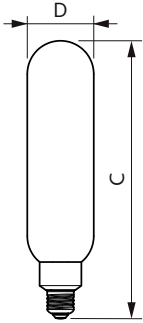

Product data

General Information		Starting Time (Nom)	
Cap-Base	E27 [E27]		0.5 s
EU RoHS compliant	Yes	Warm Up Time to 60% Light (Nom)	0.5 s
Nominal Lifetime (Nom)	15000 h	Power Factor (Nom)	0.7
Switching Cycle	20000X	Voltage (Nom)	230 V
Technical Type	6.5-40W		
Light Technical		Temperature	
Color Code	820 [CCT of 2000K]	T-Case Maximum (Nom)	45 °C
Luminous Flux (Nom)	470 lm		
Color Designation	Flame	Controls and Dimming	
Correlated Color Temperature (Nom)	2000 K	Dimmable	Yes
Luminous Efficacy (rated) (Nom)	72.00 lm/W		
Color Consistency	<6	Mechanical and Housing	
Color Rendering Index (Nom)	80	Bulb Finish	Transparent Amber
LLMF At End Of Nominal Lifetime (Nom)	70 %	Bulb Shape	T65 [T 65mm]
Operating and Electrical		Approval and Application	
Input Frequency	50 Hz	Energy Consumption kWh/1000 h	7 kWh
Power (Nom)	6.5 W		
Lamp Current (Nom)	40 mA	Product Data	
Wattage Equivalent	40 W	Full product code	871869680351600
		Order product name	LED classic-giant 40W E27 T65 GOLD DIM
		EAN/UPC - Product	8718696803516

Decorative LEDbulbs

Order code	929001873601
Numerator - Quantity Per Pack	1
Numerator - Packs per outer box	2
Material Nr. (12NC)	929001873601

Net Weight (Piece)	0.196 kg
--------------------	----------

Dimensional drawing

Bulb T65 230V 7.5-40W 470lm 2000K E27 D

Product	D	C
LED classic-giant 40W E27 T65 GOLD DIM	65 mm	273 mm

Photometric data

LEDbulb Class-giant 40W E27 G200 Gold DIM

LEDbulb Class-giant 40W E27 T65 Gold DIM