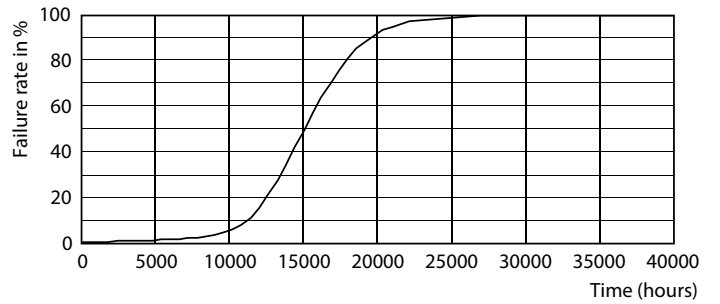

Decorative LEDbulbs

Lifetime

LEDbulb Class-giant 40W E27 G200 Gold DIM