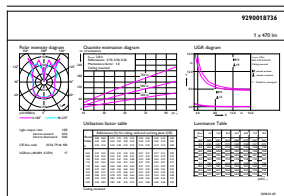

Product data

General Information		Starting Time (Nom)	
Cap-Base	E27 [E27]		0.5 s
EU RoHS compliant	Yes	Warm Up Time to 60% Light (Nom)	0.5 s
Nominal Lifetime (Nom)	15000 h	Power Factor (Nom)	0.7
Switching Cycle	20000X	Voltage (Nom)	230 V
Technical Type	6.5-40W		
Light Technical		Temperature	
Color Code	820 [CCT of 2000K]	T-Case Maximum (Nom)	45 °C
Luminous Flux (Nom)	470 lm		
Color Designation	Flame	Controls and Dimming	
Correlated Color Temperature (Nom)	2000 K	Dimmable	Yes
Luminous Efficacy (rated) (Nom)	72.00 lm/W		
Color Consistency	<6	Mechanical and Housing	
Color Rendering Index (Nom)	80	Bulb Finish	Transparent Amber
LLMF At End Of Nominal Lifetime (Nom)	70 %	Bulb Shape	T65 [T 65mm]
Operating and Electrical		Approval and Application	
Input Frequency	50 Hz	Energy Consumption kWh/1000 h	7 kWh
Power (Nom)	6.5 W		
Lamp Current (Nom)	40 mA	Product Data	
Wattage Equivalent	40 W	Full product code	871869680351600
		Order product name	LED classic-giant 40W E27 T65 GOLD DIM
		EAN/UPC - Product	8718696803516

Decorative LEDbulbs

Order code	929001873601
Numerator - Quantity Per Pack	1
Numerator - Packs per outer box	2
Material Nr. (12NC)	929001873601

Net Weight (Piece)	0.196 kg
--------------------	----------

Dimensional drawing

Bulb T65 230V 7.5-40W 470lm 2000K E27 D

Product	D	C
LED classic-giant 40W E27 T65 GOLD DIM	65 mm	273 mm

Photometric data

LEDbulb Class-giant 40W E27 G200 Gold DIM

LEDbulb Class-giant 40W E27 T65 Gold DIM