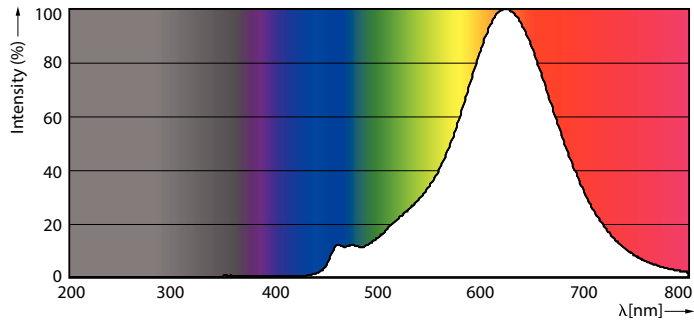

Decorative LEDbulbs

LED classic-giant 40W E27 T65 GOLD DIM

The new Deco collection (bulb) transforms your home with a perfect blend of (warm) white light and a lean, minimalistic lighting experience. With very long lifetime, up to 90% energy savings, no flickering and an instant full level brightness, you will also enjoy soft and evenly distributed light with that trendy and stylish charm for a welcoming harmony in your space.

Product data

General Information		Starting Time (Nom)	
Cap-Base	E27 [E27]		0.5 s
EU RoHS compliant	Yes	Warm Up Time to 60% Light (Nom)	0.5 s
Nominal Lifetime (Nom)	15000 h	Power Factor (Nom)	0.7
Switching Cycle	20000X	Voltage (Nom)	230 V
Technical Type	6.5-40W		
Light Technical		Temperature	
Color Code	820 [CCT of 2000K]	T-Case Maximum (Nom)	45 °C
Luminous Flux (Nom)	470 lm		
Color Designation	Flame	Controls and Dimming	
Correlated Color Temperature (Nom)	2000 K	Dimmable	Yes
Luminous Efficacy (rated) (Nom)	72.00 lm/W		
Color Consistency	<6	Mechanical and Housing	
Color Rendering Index (Nom)	80	Bulb Finish	Transparent Amber
LLMF At End Of Nominal Lifetime (Nom)	70 %	Bulb Shape	T65 [T 65mm]
Operating and Electrical		Approval and Application	
Input Frequency	50 Hz	Energy Consumption kWh/1000 h	7 kWh
Power (Nom)	6.5 W		
Lamp Current (Nom)	40 mA	Product Data	
Wattage Equivalent	40 W	Full product code	871869680351600
		Order product name	LED classic-giant 40W E27 T65 GOLD DIM
		EAN/UPC - Product	8718696803516

Dimensional drawing

Bulb T65 230V 7.5-40W 470lm 2000K E27 D

Product	D	C
LED classic-giant 40W E27 T65 GOLD DIM	65 mm	273 mm

Photometric data

LEDbulb Class-giant 40W E27 G200 Gold DIM

LEDbulb Class-giant 40W E27 T65 Gold DIM