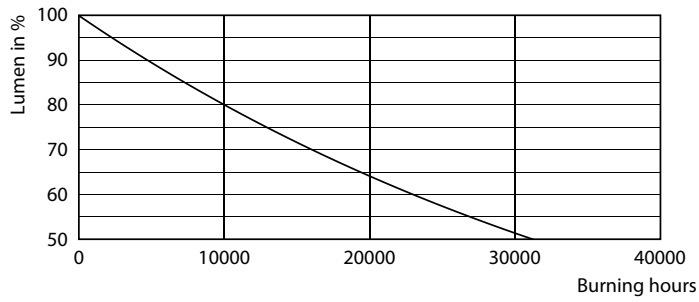

Decorative LEDbulbs

Lifetime

LEDbulb Class-giant 40W E27 G200 Gold DIM