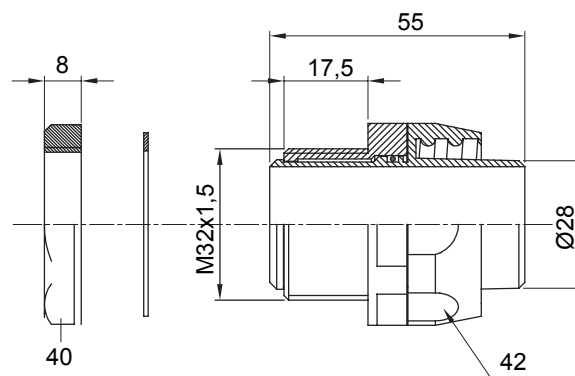

Product Data Sheet

DX54028

DF Range

Straight and revolving coupling device for sheath with IP54 protection degree.

Colour	Grey RAL 7035	IP degree	IP54
ISO pitch	M 32x1.5	Sheath Ø (mm)	28
Type	Revolving	Electrocod	210

DIMENSIONAL

TECHNICAL SYMBOLOGY

IP

IP54

STANDARDS/APPROVALS