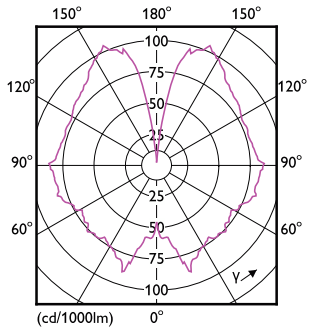

Product data

General Information	
Cap-Base	E27 [E27]
Nominal lifetime	15,000 hour(s)
Switching Cycle	20,000
Rated Lifetime (Hours)	15,000 hour(s)
Lighting Technology	LED
Light Technical	
Color Code	818 [CCT of 1800K]
Color Code	818 [CCT of 1800K]
Luminous Flux	300 lumen
Color Designation	1800
Correlated Color Temperature (Nom)	1800 K
Luminous Efficacy (rated) (Nom)	66.00 lm/W
Color Consistency	<6
Color rendering index (CRI)	80
LLMF At End Of Nominal Lifetime (Nom)	70 %
Operating and Electrical	
Line Frequency	50 to 60 Hz

Input Frequency	50 to 60 Hz
Power Consumption	4.5 W
Lamp Current (Nom)	40 mA
Wattage Equivalent	28 W
Starting Time (Nom)	0.5 s
Warm-up time to 60% light	0.5 s
Power Factor (Fraction)	0.7
Voltage (Nom)	220-240 V
Temperature	
T-Case Maximum (Nom)	45 °C
Controls and Dimming	
Dimmable	No
Mechanical and Housing	
Bulb Finish	Amber
Bulb Shape	A160 [A160mm]

Dimensional drawing

Product	D	C
LED classic-giant 28W E27 A160 GOLD ND	162 mm	293 mm

Photometric data

Light Distribution Diagram - LED classic-giant 28W E27 A160 GOLD ND

Spectral Power Distribution Colour - LED classic-giant 28W E27 A160 GOLD ND