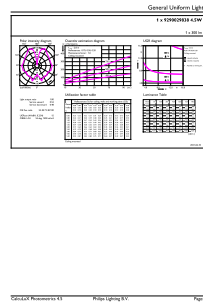

Order code	929002983801
Numerator - Quantity Per Pack	1
Numerator - Packs per outer box	2
Material number (12NC)	929002983801
Full product name	LED classic-giant 28W E27 A160 GOLD ND
EAN/UPC - Case	8719514313835

Dimensional drawing

Product	D	C
LED classic-giant 28W E27 A160 GOLD ND	162 mm	293 mm

Photometric data

Light Distribution Diagram - LED classic-giant 28W E27 A160 GOLD ND

Spectral Power Distribution Colour - LED classic-giant 28W E27 A160 GOLD ND