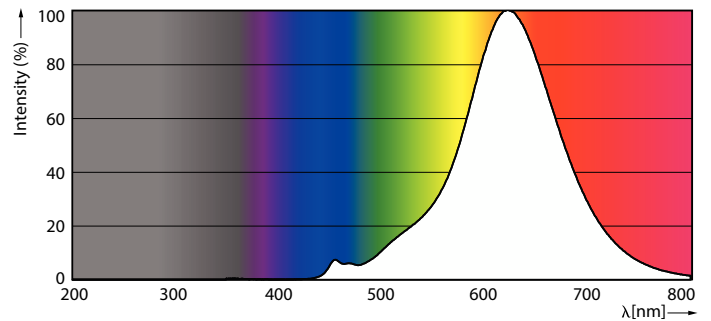

Product data

General Information	
Cap-Base	E27 [E27]
Nominal lifetime	15,000 hour(s)
Switching Cycle	20,000
Rated Lifetime (Hours)	15,000 hour(s)
Lighting Technology	LED
Light Technical	
Color Code	818 [CCT of 1800K]
Color Code	818 [CCT of 1800K]
Luminous Flux	300 lumen
Color Designation	1800
Correlated Color Temperature (Nom)	1800 K
Luminous Efficacy (rated) (Nom)	66.00 lm/W
Color Consistency	<6
Color rendering index (CRI)	80
LLMF At End Of Nominal Lifetime (Nom)	70 %
Operating and Electrical	
Line Frequency	50 to 60 Hz

Dimensional drawing

Product	D	C
LED classic-giant 28W E27 A160 GOLD ND	162 mm	293 mm

Photometric data

Light Distribution Diagram - LED classic-giant 28W E27 A160 GOLD ND

Spectral Power Distribution Colour - LED classic-giant 28W E27 A160 GOLD ND