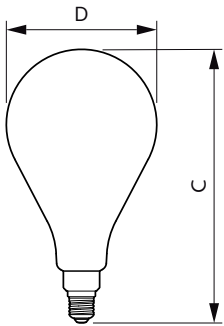

Order code	929002983801
Numerator - Quantity Per Pack	1
Numerator - Packs per outer box	2
Material number (12NC)	929002983801
Full product name	LED classic-giant 28W E27 A160 GOLD ND
EAN/UPC - Case	8719514313835

Dimensional drawing

Product	D	C
LED classic-giant 28W E27 A160 GOLD ND	162 mm	293 mm

Photometric data

Light Distribution Diagram - LED classic-giant 28W E27 A160 GOLD ND

Spectral Power Distribution Colour - LED classic-giant 28W E27 A160 GOLD ND