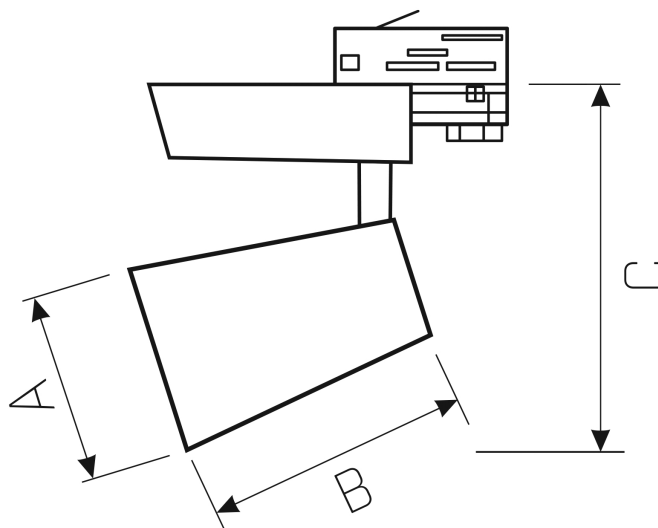

ESTRA

W0JP04902

LED luminaire ESTRA, with a power of 27 W, high light efficacy 125 lm/W. It is made of high-quality components, supported by a 5-year warranty. It also stands out for its very high colour rendering index RA>90. Lights up with neutral light - the most universal colour (4000K), which is suitable for the rooms we use on a daily basis, ensuring comfort during everyday activities. Narrow beam angle 60° gives directional light so that selected objects or surfaces can be better exposed. Designed to be mounted on a track.

Power	27 W	Voltage	230 V
Colour temperature	4000 K	Colour of light	Neutral white
Beam angle	60 °	Degree of protection (IP)	IP20

Technical data

Code	WQJP04902
Power	27 W
Nominal current	129.1 mA
Voltage	230 V
Energy consumption	27 kWh/1000h
Frequency	50HZ Hz
Protection class	I
Power supply included	+
Manufacturer of power supply	TCI
Power factor	0.93
Useful luminous flux*	3375 lm (360°)
Luminous flux**	2565 lm (360°)
Lamp efficacy	125 lm/W
Colour temperature	4000 K
Colour of light	Neutral white
Beam angle	60 °
RA	90
Light source included	+
Producer of LED diodes	CREE
Uniformity of color SDCM max	3
Dimmable	OPC
Working temperature range	-20/+40 °
Lifespan	50000 h
Housing material	Aluminum
Degree of protection (IP)	IP20
Colour	White
Dimension (AxBxC)	109x130x190 mm
For use	Inside
Assembly method	on track
Application	Inside
Made in	PL