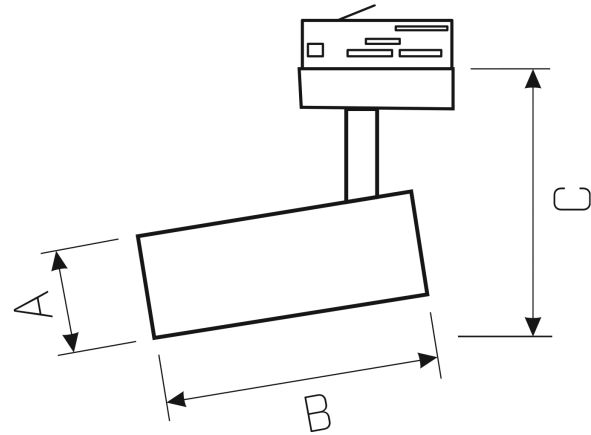

BRANTA LUX

WQJP06427

LED luminaire BRANTA LUX, with a power of 27 W. It is made of high-quality components, supported by a 5-year warranty. Narrow beam angle 24° gives directional light so that selected objects or surfaces can be better exposed. Designed to be mounted on a track.

Power **27 W**
Colour of light **MEAT**
Degree of protection (IP) **IP20**

Voltage **230 V**
Beam angle **24 °**

Technical data

Code	WQJP06427
Power	27 W
Nominal current	129 mA
Voltage	230 V
Energy consumption	27 kWh/1000h
Frequency	50HZ Hz
Protection class	I
Power supply included	+
Manufacturer of power supply	TCI
Power factor	0.93
Useful luminous flux*	2295 lm (360°)
Luminous flux**	2160 lm (360°)
Lamp efficacy	85 lm/W
Colour of light	MEAT
Beam angle	24 °
RA	80
Light source included	+
Producer of LED diodes	CITIZEN
Uniformity of color SDCM max	3
Dimmable	OPC
Working temperature range	-20/+40 °
Lifespan	50000 h
Housing material	Aluminum
Degree of protection (IP)	IP20
Colour	Black
Dimension (AxBxC)	90x205x165 mm
For use	Inside
Assembly method	on track
Application	Inside
Made in	PL