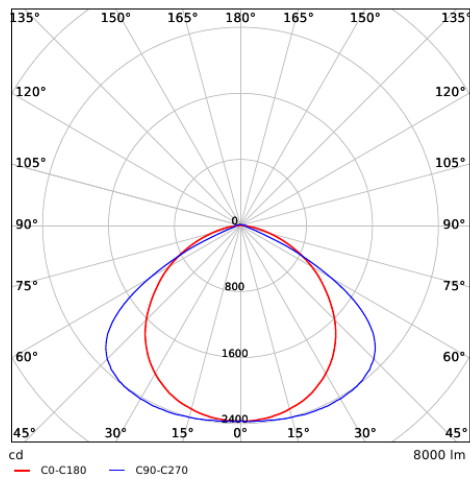

Fotometrische gegevens