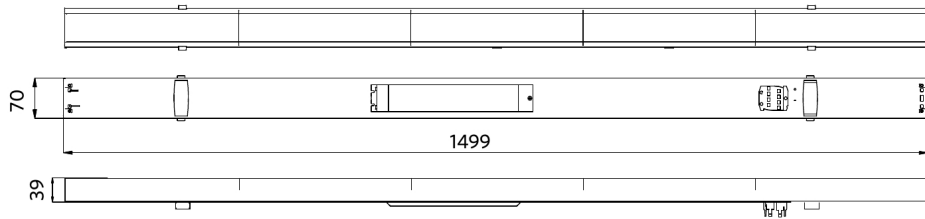

Maatschets (mm)

LEDTrunking Mod