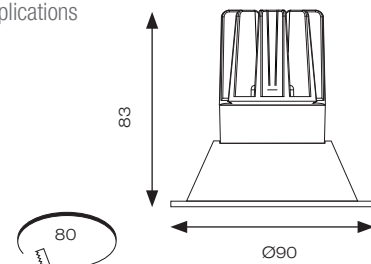

Powered by  
**CASAMBI**

INPUT	HERTZ	TEMP	LIFETIME (HRS)	CRI	BEAM ANGLE	CLASS	IP
230V	50/60Hz	-20°C to 25°C	L70 50,000	Ra 90	55°	2	IP44

CODE	DESCRIPTION	WATTAGE	CCT	LUMENS	LM/W	SDCM	UGR	TRADE
AULED80D	Cool White	15W	4000K	1161lm	77lm	3	18	£54.50
AULED80D/WW	Warm White	15W	3000K	1080lm	72lm	5	19	£54.50