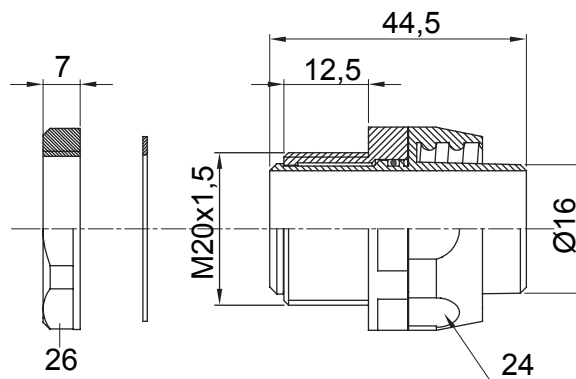

Product Data Sheet

DX54116

DF Range

Straight and revolving coupling device for sheath with IP54 protection degree.

Colour	Black RAL 9005	IP degree	IP54
ISO pitch	M 20x1.5	Sheath Ø (mm)	16
Type	Revolving	Electrocod	210

DIMENSIONAL

TECHNICAL SYMBOLOGY

IP

IP54

STANDARDS/APPROVALS