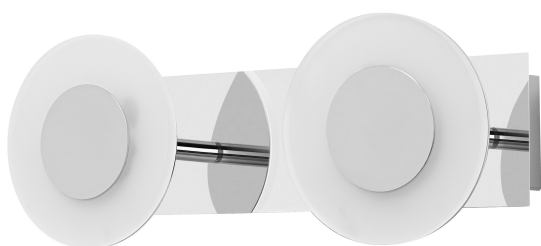

## SMART+ Wifi Orbis Wall Wave IP44 320mm TW

SMART+ WIFI ORBIS WALL WAVE | Smart bathroom decorative ceiling and wall with wifi technology IP44 TW and dimmable luminaires

---

### Materials & Colors

Product color	Silver
Housing color	Silver
Body material	Polymethylmethacrylate (PMMA)
Cover material	Polycarbonate (PC)
Mercury content	0.0 mg