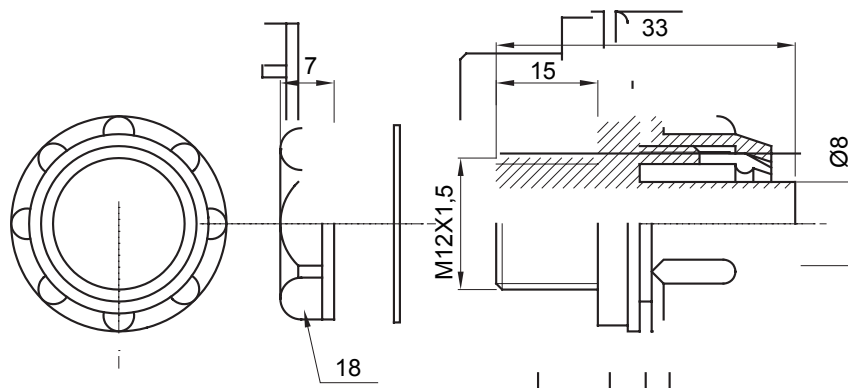

Product Data Sheet

DX56008

DF Range

Straight and revolving coupling device for sheath with IP54 protection degree.

Colour	Grey RAL 7035	IP degree	IP54
ISO pitch	M12x1,5	Sheath Ø (mm)	8
Type	Fixed	Electrocod	210

DIMENSIONAL

TECHNICAL SYMBOLOGY

IP

IP54

STANDARDS/APPROVALS