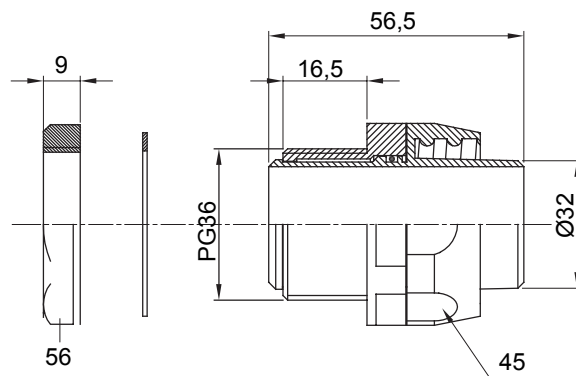

Product Data Sheet

DX54432

DF Range

Straight and revolving coupling device for sheath with IP54 protection degree.

Colour	Grey RAL 7035	IP degree	IP54
PG pitch	36	Sheath Ø (mm)	32
Type of pitch	PG36	Type	Revolving
Electrocod	210		

DIMENSIONAL

TECHNICAL SYMBOLOGY

IP

IP54

STANDARDS/APPROVALS