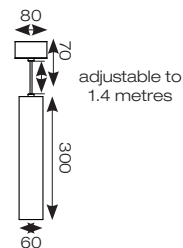

White

Black

OCTO
Compatible

Powered by
CASAMBI

| INPUT | HERTZ | TEMP | LIFETIME (HRS) | CRI | SDCM | BEAM ANGLE | CLASS | IP |
|-------|-------|---------------|----------------|-------|------|------------|-------|------|
| 230V | 50Hz | -20°C to 25°C | L70 50,000 | Ra 80 | 5 | 55° | 1 | IP20 |

| CODE | DESCRIPTION | WATTAGE | CCT | LUMENS | LM/W | UGR | TRADE |
|--------------|--------------------|---------|-------|--------|------|-----|--------|
| ARULEDP/WW/W | Warm White - White | 15W | 3000K | 1301lm | 87lm | 23 | £81.50 |
| ARULEDP/WW/B | Warm White - Black | | | | | | £81.50 |