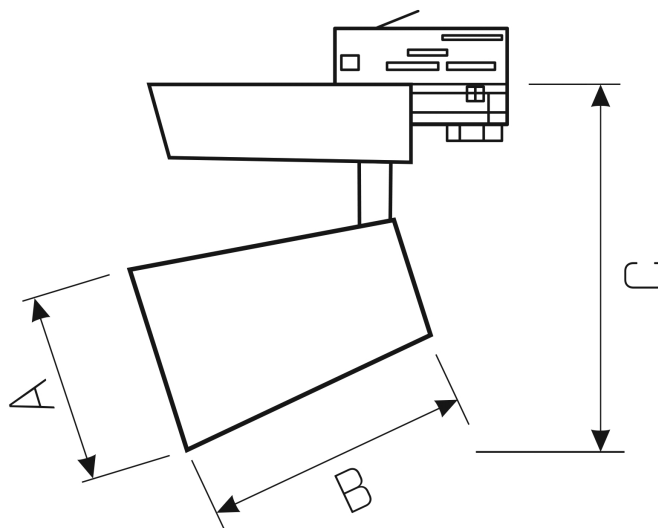

ESTRA

WOJP00312

LED luminaire ESTRA, with a power of 35 W, high light efficacy 125 lm/W. It is made of high-quality components, supported by a 5-year warranty. It shines with a warm light (3000K), which promotes relaxation and rest, making the illuminated room cosier. Narrow beam angle 60° gives directional light so that selected objects or surfaces can be better exposed. Designed to be mounted on a track.

Power	35 W	Voltage	230 V
Colour temperature	3000 K	Colour of light	WW
Beam angle	60 °	Degree of protection (IP)	IP20

Technical data

Code	WQJP00312
Power	35 W
Nominal current	167.4 mA
Voltage	230 V
Energy consumption	35 kWh/1000h
Frequency	50HZ Hz
Protection class	I
Power supply included	+
Manufacturer of power supply	TRIDONIC
Power factor	0.93
Useful luminous flux*	4375 lm (360°)
Luminous flux**	3850 lm (360°)
Lamp efficacy	125 lm/W
Colour temperature	3000 K
Colour of light	WW
Beam angle	60 °
RA	80
Light source included	+
Producer of LED diodes	CREE
Uniformity of color SDCM max	3
Dimmable	OPC
Working temperature range	-20/+40 °
Lifespan	50000 h
Housing material	Aluminum
Degree of protection (IP)	IP20
Colour	White
Dimension (AxBxC)	109x130x190 mm
For use	Inside
Assembly method	on track
Application	Inside
Made in	PL