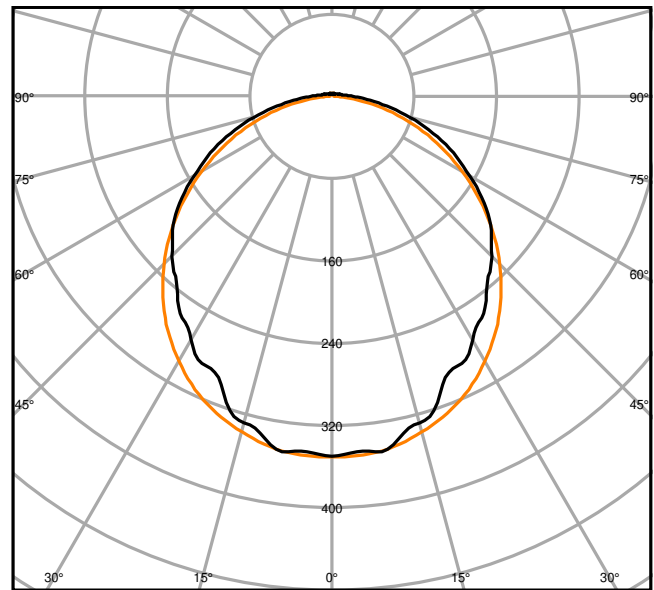

Product features

- High luminous efficacy: up to 139 lm/W
- Beam angle: 110°

TECHNICAL DATA

Electrical data

Nominal wattage	26.00 W
Nominal voltage	220...240 V
Mains frequency	50...60 Hz
Nominal current	125.000 mA
Inrush current	10.7 A
Inrush current time T_{h50}	154 μ s
Max. number of luminaires per miniature circuit breaker B16	56
Max. number of luminaires per miniature circuit breaker C10	44
Max. number of luminaires per miniature circuit breaker C16	71
Power factor λ	> 0.90
Total harmonic distortion	< 20 %
Protection class	I
Operating mode	Integrated LED driver

Photometrical data

Luminous flux	3500 lm
Luminous efficacy	135 lm/W
Color temperature	6500 K
Light color (designation)	Cool Daylight
Color rendering index Ra	> 80
Standard deviation of color matching	4 sdcn
Low flicker	Yes
Flickering metric (Pst LM)	≤ 1
Stroboscope effect metric (SVM)	≤ 0.4
Photobiological safety group acc. to EN62778	RG0
Beam angle	110 °

LDC typ cone

LDC typ polar

Dimensions & Weight

Length	1500.00 mm
Width	82.00 mm
Height	68.00 mm
Product weight	1578.00 g

Materials & Colors

Product color	Gray
Housing color	Gray
Body material	Polycarbonate (PC)
Cover material	Polycarbonate (PC)