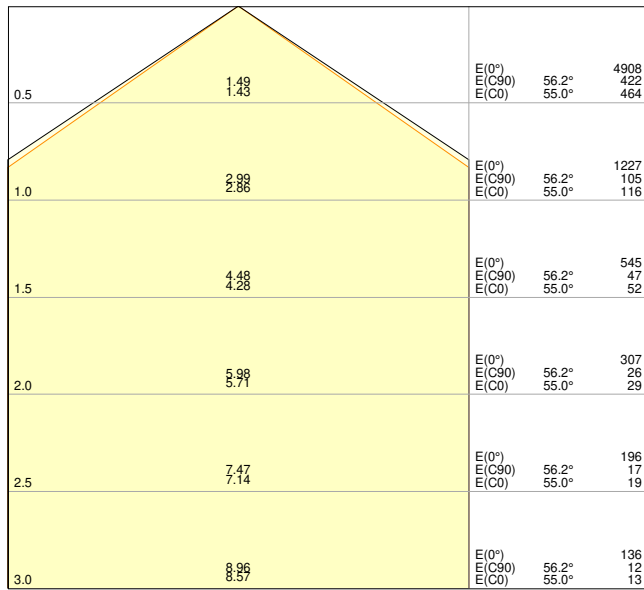

Product features

- High luminous efficacy: up to 139 lm/W
- Beam angle: 110°

TECHNICAL DATA

Electrical data

Nominal wattage	26.00 W
Nominal voltage	220...240 V
Mains frequency	50...60 Hz
Nominal current	125.000 mA
Inrush current	10.7 A
Inrush current time T_{h50}	154 μ s
Max. number of luminaires per miniature circuit breaker B16	56
Max. number of luminaires per miniature circuit breaker C10	44
Max. number of luminaires per miniature circuit breaker C16	71
Power factor λ	> 0.90
Total harmonic distortion	< 20 %
Protection class	I
Operating mode	Integrated LED driver

Photometrical data

Luminous flux	3500 lm
Luminous efficacy	135 lm/W
Color temperature	6500 K
Light color (designation)	Cool Daylight
Color rendering index Ra	> 80
Standard deviation of color matching	4 sdcn
Low flicker	Yes
Flickering metric (Pst LM)	≤ 1
Stroboscope effect metric (SVM)	≤ 0.4
Photobiological safety group acc. to EN62778	RG0
Beam angle	110 °

LDC typ cone

LDC typ polar

Dimensions & Weight

Length	1500.00 mm
Width	82.00 mm
Height	68.00 mm
Product weight	1578.00 g

Materials & Colors

Product color	Gray
Housing color	Gray
Body material	Polycarbonate (PC)
Cover material	Polycarbonate (PC)