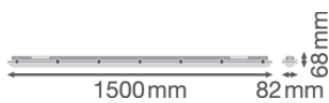

Product features

- High luminous efficacy: up to 139 lm/W
- Beam angle: 110°

TECHNICAL DATA

Electrical data

Nominal wattage	26.00 W
Nominal voltage	220...240 V
Mains frequency	50...60 Hz
Nominal current	125.000 mA
Inrush current	10.7 A
Inrush current time T_{h50}	154 μ s
Max. number of luminaires per miniature circuit breaker B16	56
Max. number of luminaires per miniature circuit breaker C10	44
Max. number of luminaires per miniature circuit breaker C16	71
Power factor λ	> 0.90
Total harmonic distortion	< 20 %
Protection class	I
Operating mode	Integrated LED driver

Photometrical data

Luminous flux	3500 lm
Luminous efficacy	135 lm/W
Color temperature	6500 K
Light color (designation)	Cool Daylight
Color rendering index Ra	> 80
Standard deviation of color matching	4 sdcn
Low flicker	Yes
Flickering metric (Pst LM)	≤ 1
Stroboscope effect metric (SVM)	≤ 0.4
Photobiological safety group acc. to EN62778	RG0
Beam angle	110 °

LDC typ cone

LDC typ polar

Dimensions & Weight

Length	1500.00 mm
Width	82.00 mm
Height	68.00 mm
Product weight	1578.00 g

Materials & Colors

Product color	Gray
Housing color	Gray
Body material	Polycarbonate (PC)
Cover material	Polycarbonate (PC)