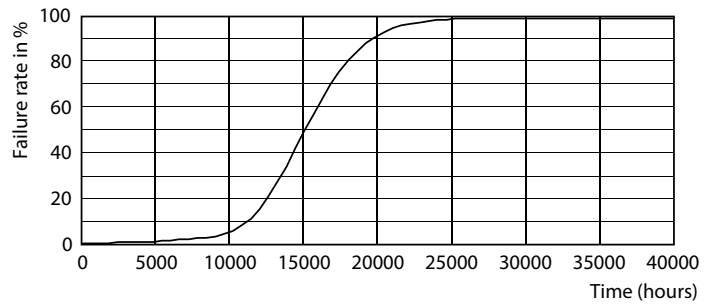

CorePro GLASS LED candles and lusters

Photometric data

Lifetime

Lumen Maintenance Diagram - CorePro LEDLusterND6.5-60W P45 E14827CLG

Life Expectancy Diagram - CorePro LEDLusterND6.5-60W P45 E14827CLG