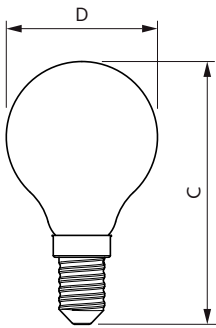

Product data

General Information		Operating and Electrical	
Cap-Base	E14 [E14]	Line Frequency	50 to 60 Hz
Nominal lifetime	15,000 hour(s)	Input Frequency	50 to 60 Hz
Switching Cycle	20,000	Power Consumption	6.5 W
Lighting Technology	LED	Lamp Current (Nom)	50 mA
Flux measurement reference	Sphere	Wattage Equivalent	60 W
		Starting Time (Nom)	0.5 s
		Warm-up time to 60% light	0.5 s
		Power Factor (Fraction)	0.55
		Voltage (Nom)	220-240 V
Light Technical		Temperature	
Color Code	827 [CCT of 2700K]	T-Case Maximum (Nom)	55 °C
Luminous Flux	806 lumen		
Color Designation	Warm White (WW)	Controls and Dimming	
Correlated Color Temperature (Nom)	2700 K	Dimmable	No
Luminous Efficacy (rated) (Nom)	124.00 lm/W		
Color Consistency	<6		
Color rendering index (CRI)	80		
LLMF At End Of Nominal Lifetime (Nom)	70 %		

CorePro GLASS LED candles and lusters

Mechanical and Housing

Bulb Finish	Clear
Bulb Shape	P45 [P 45mm]

Approval and Application

Energy Consumption kWh/1000 h	7 kWh
EPREL Registration Number	387,446
CE mark	Yes
EU RoHS compliant	Yes

Dimensional drawing

Product	D	C
CorePro LEDLusterND6.5-60W P45 E14827CLG	45 mm	80 mm

Photometric data

Light Distribution Diagram - CorePro LEDLusterND6.5-60W P45 E14827CLG

Spectral Power Distribution Colour