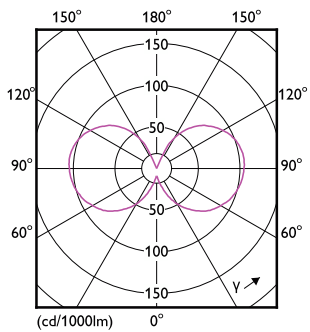

Product data

General Information		Operating and Electrical	
Cap-Base	E14 [E14]	Line Frequency	50 to 60 Hz
Nominal lifetime	15,000 hour(s)	Input Frequency	50 to 60 Hz
Switching Cycle	20,000	Power Consumption	6.5 W
Lighting Technology	LED	Lamp Current (Nom)	50 mA
Flux measurement reference	Sphere	Wattage Equivalent	60 W
		Starting Time (Nom)	0.5 s
		Warm-up time to 60% light	0.5 s
		Power Factor (Fraction)	0.55
		Voltage (Nom)	220-240 V
Light Technical		Temperature	
Color Code	827 [CCT of 2700K]	T-Case Maximum (Nom)	55 °C
Luminous Flux	806 lumen		
Color Designation	Warm White (WW)	Controls and Dimming	
Correlated Color Temperature (Nom)	2700 K	Dimmable	No
Luminous Efficacy (rated) (Nom)	124.00 lm/W		
Color Consistency	<6		
Color rendering index (CRI)	80		
LLMF At End Of Nominal Lifetime (Nom)	70 %		

Dimensional drawing

Product	D	C
CorePro LEDLusterND6.5-60W P45 E14827CLG	45 mm	80 mm

Photometric data

Light Distribution Diagram - CorePro LEDLusterND6.5-60W P45 E14827CLG

Spectral Power Distribution Colour