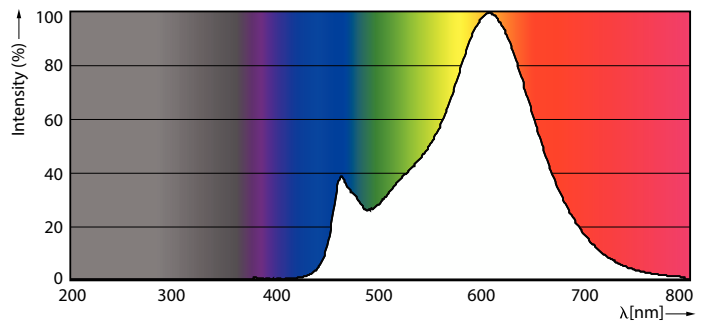

Photometric data

Spectral Power Distribution Colour