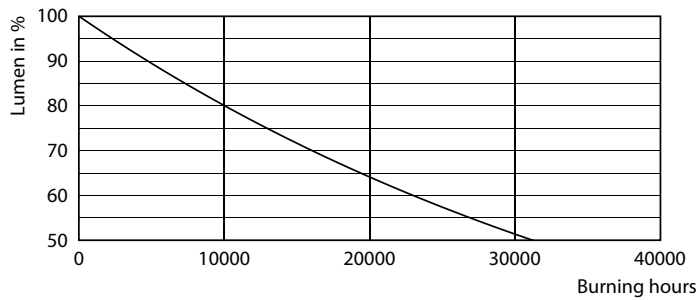

CorePro GLASS LED candles and lusters

Photometric data

Lifetime

Lumen Maintenance Diagram - CorePro LEDLusterND6.5-60W P45 E14827CLG

Life Expectancy Diagram - CorePro LEDLusterND6.5-60W P45 E14827CLG