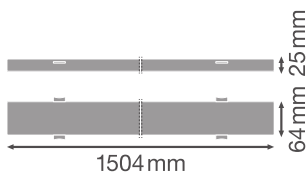

Length	1504.00 mm
Width	64.00 mm
Height	25.00 mm
Product weight	600.00 g

TRUSYS UNIV BLIND COVER

Materials & Colors

Product color	White
Body material	Aluminum

Certificates & Standards

Standards	CE / CB / UKCA / ENEC / TÜV / EAC
-----------	-----------------------------------

Product code	Packaging unit (Pieces/Unit)	Dimensions (length x width x height)	Gross weight	Volume
4099854317385	Folding box 1	93 mm x 1,540 mm x 69 mm	871.00 g	9.88 dm ³
4099854317392	Shipping box 10	1,560 mm x 362 mm x 205 mm	11216.00 g	115.77 dm ³