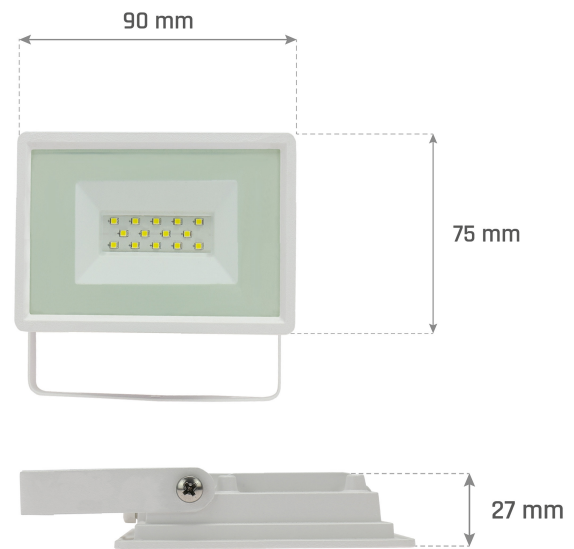

NOCTIS LUX 3

SLI029052WW_PW

See
more

Floodlight NOCTIS LUX 3, with a power of 10 W. It has a very high degree of protection IP65, providing protection against the ingress of dust and water jets. IK07 class provides impact resistance. It shines with a warm light (3000K). Designed for surface mounting.

IP65

IK07

Power	10 W	Voltage	230 V
Luminous flux*	950 lm (120°)	Colour temperature	3000 K
Colour of light	WW	Beam angle	100 °
IK	07	Degree of protection (IP)	IP65

Technical data

Code	SLI029052WW_PW
Power	10 W
Nominal current	45 mA
Voltage	230 V
Energy consumption	10 kWh/1000h
Frequency	50HZ Hz
Protection class	I
Power supply included	+
Power factor	0.9
Useful luminous flux*	950 lm (120°)
Luminous flux**	950 lm (360°)
Lamp efficacy	95 lm/W
Colour temperature	3000 K
Colour of light	WW
Beam angle	100 °
RA	>70
Uniformity of color SDCM max	5
Dimmable	No
Working temperature range	-20/+40 °
Lifespan	17000 h
Housing material	Aluminum, GLASS
IK	07
Degree of protection (IP)	IP65
Colour	White
Dimension (AxBxC)	90x75x27 mm
For use	Outside
Assembly method	On the ceiling
Application	EXT
Made in	PRC