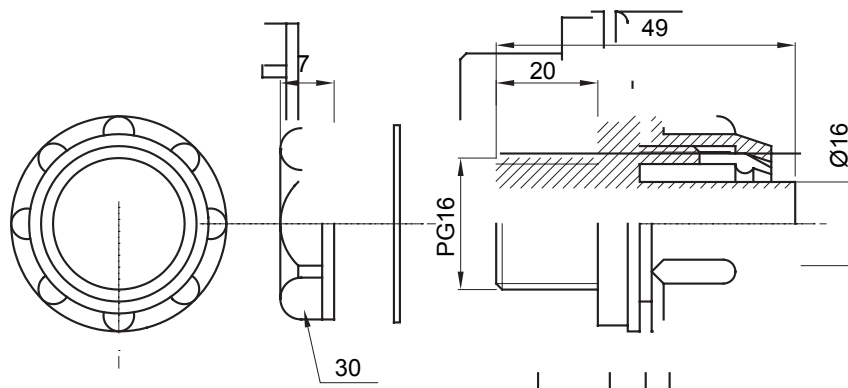

Product Data Sheet

DX56417

DF Range

Straight and revolving coupling device for sheath with IP54 protection degree.

Colour	Grey RAL 7035	IP degree	IP54
PG pitch	16	Sheath Ø (mm)	16
Type	Fixed	Electrocod	210

DIMENSIONAL

TECHNICAL SYMBOLOGY

IP

IP54

STANDARDS/APPROVALS