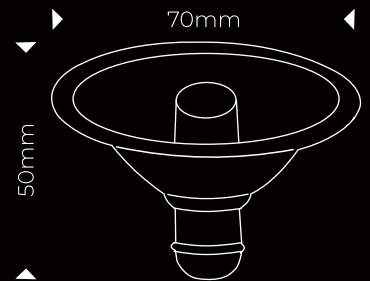

PATRON

HALOGEN REFLECTOR BULB

05071

Manufactured in PRC

POWER
20W

LUMENS
150

COLOR
2800K

12V