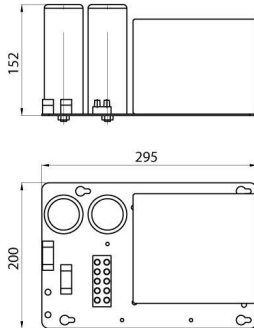

## GW84637

On request

Power supply.

IP degree	IP20	Insulation class	I
Weight (kg)	11.5	Voltage	230 V - 50 Hz
Lamp	MT/MN/ST	Lamp power	1000 W
Lamp current	9.5-10.3 A	Electrocod	240

### DIMENSIONAL