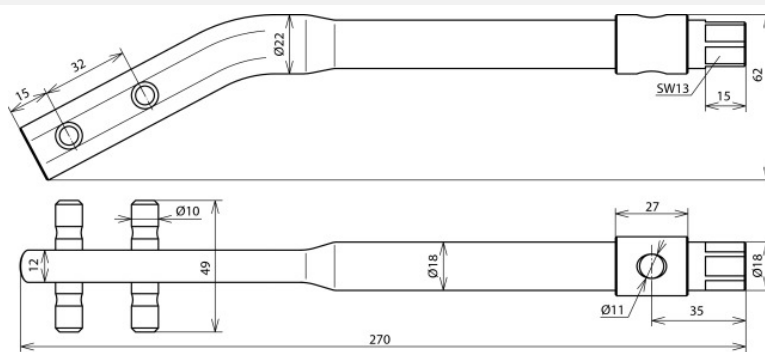

RE GK 8.10 SW13 STBRUE (595 000)

Figure without obligation

Wrench size 13 for screwing.

Type	RE GK 8.10 SW13 STBRUE
Part No.	595 000
Material	St/burnished
For Rd	8-10 mm
Length	260 mm
Weight	329 g
Customs tariff number	82055980
GTIN	4013364046535
PU	1 Stk

We reserve the right to introduce changes in performance, configuration and technology, dimensions, weights and materials in the course of technical progress. The figures are shown without obligation.