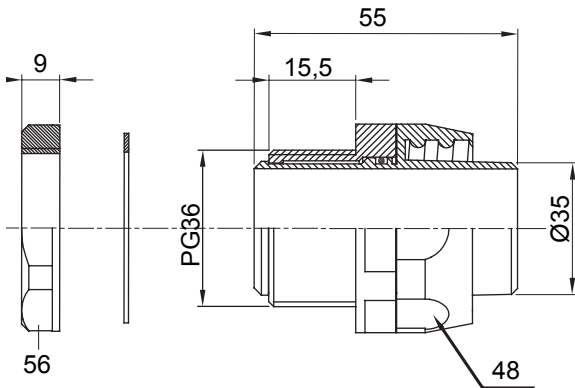

Straight and revolving coupling device for sheath with IP54 protection degree.

|          |               |               |      |
|----------|---------------|---------------|------|
| Colour   | Grey RAL 7035 | IP degree     | IP54 |
| PG pitch | 36            | Sheath Ø (mm) | 35   |
| Type     | Revolving     | Electrocod    | 210  |

### DIMENSIONAL