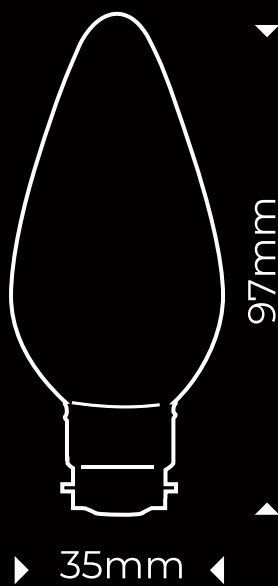

PATRON

HALOGEN BULB

05806
05807
05808

Manufactured in PRC

B35

COLOR
2700K

B15d

2000h

5000

<1 sek

EAN	ID	W	Lm	V
5941019828467	05806	18W	205Lm	240V
5941019828474	05807	28W	370Lm	240V
5941019828481	05808	42W	625Lm	240V

CE EAC

Strada Ștefan cel Mare 2/20,
Strășeni, Moldova

Strada Alexandru Ghica 148,
Alexandria, Romania