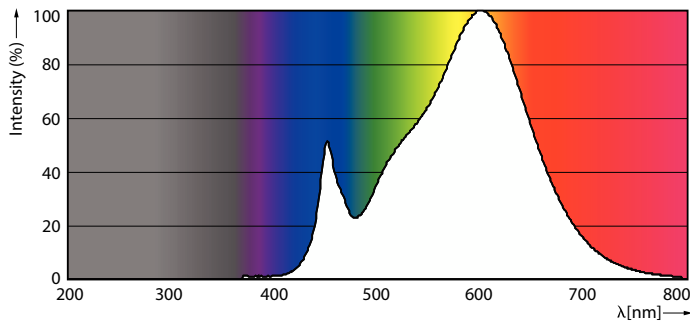

Product data

General Information	
Cap-Base	G13 [Medium Bi-Pin Fluorescent]
Nominal lifetime	50,000 hour(s)
Switching Cycle	50,000
Lighting Technology	LED
Flux measurement reference	Sphere

Light Technical	
Color Code	830 [CCT of 3000K]
Beam Angle (Nom)	240 degree(s)
Luminous Flux	1,850 lumen
Color Designation	White (WH)
Correlated Color Temperature (Nom)	3000 K
Luminous Efficacy (rated) (Nom)	102.00 lm/W
Color Consistency	<6
Color rendering index (CRI)	80

Dimmable	No
----------	----

Mechanical and Housing

Bulb Finish	Frosted
Bulb Material	Glass
Product Length	1,200 mm
Bulb Shape	Tube, double-ended

Approval and Application

Energy Saving Product	Yes
Approval Marks	RoHS compliance TUV CE marking KEMA Keur certificate
Energy Consumption kWh/1000 h	18 kWh
EPREL Registration Number	1,315,787

Dimensional drawing

Product	D1	D2	A1	A2	A3
CorePro LEDtube UN 1200mm HO 18W830 T8	27.9 mm	28 mm	1,199.4 mm	1,205.3 mm	1,213.6 mm

Photometric data

Calculix Photonics 4.5 Philips Lighting B.V. Page 1/1

Spectral Power Distribution Colour