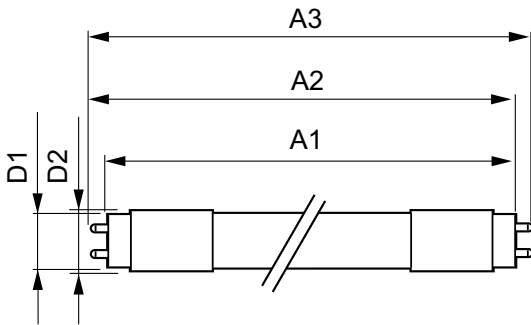

Dimmable	No
----------	----

Mechanical and Housing

Bulb Finish	Frosted
Bulb Material	Glass
Product Length	1,200 mm
Bulb Shape	Tube, double-ended

Approval and Application

Energy Saving Product	Yes
Approval Marks	RoHS compliance TUV CE marking KEMA Keur certificate
Energy Consumption kWh/1000 h	18 kWh
EPREL Registration Number	1,315,787

CE mark	Yes
EU RoHS compliant	Yes

Product Data

Full product code	871869680166600
Order product name	CorePro LEDtube UN 1200mm HO 18W830 T8
Order code	929001869202
Numerator - Quantity Per Pack	1
Numerator - Packs per outer box	10
Material number (12NC)	929001869202
Full product name	CorePro LEDtube UN 1200mm HO 18W830 T8
EAN/UPC - Case	8718696801673

Dimensional drawing

Product	D1	D2	A1	A2	A3
CorePro LEDtube UN 1200mm HO 18W830 T8	27.9 mm	28 mm	1,199.4 mm	1,205.3 mm	1,213.6 mm

Photometric data

Calculix Photonics 4.5 Philips Lighting B.V. Page 1/1

Spectral Power Distribution Colour