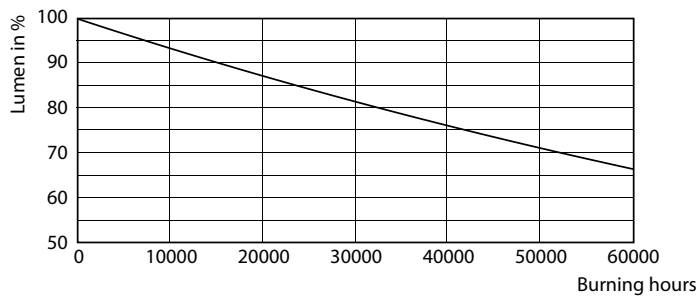

Lumen Maintenance Diagram - CorePro LEDtube UN 1200mm HO 18W830 T8

Lumen Maintenance Diagram