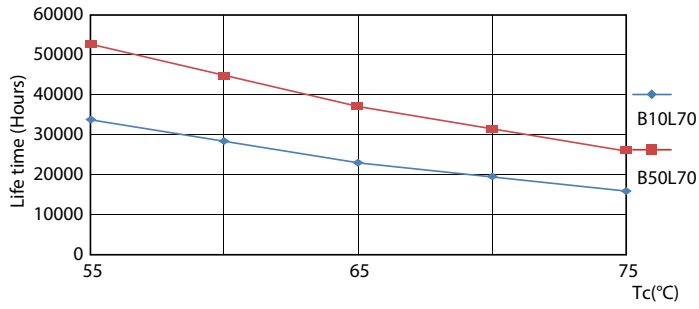

CorePro LED tube Universal T8

Lifetime

Life Expectancy Diagram