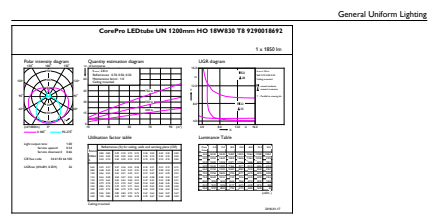

Product data

General Information	
Cap-Base	G13 [Medium Bi-Pin Fluorescent]
Nominal lifetime	50,000 hour(s)
Switching Cycle	50,000
Lighting Technology	LED
Flux measurement reference	Sphere

Light Technical	
Color Code	830 [CCT of 3000K]
Beam Angle (Nom)	240 degree(s)
Luminous Flux	1,850 lumen
Color Designation	White (WH)
Correlated Color Temperature (Nom)	3000 K
Luminous Efficacy (rated) (Nom)	102.00 lm/W
Color Consistency	<6
Color rendering index (CRI)	80

Dimmable	No
----------	----

Mechanical and Housing

Bulb Finish	Frosted
Bulb Material	Glass
Product Length	1,200 mm
Bulb Shape	Tube, double-ended

Approval and Application

Energy Saving Product	Yes
Approval Marks	RoHS compliance TUV CE marking KEMA Keur certificate
Energy Consumption kWh/1000 h	18 kWh
EPREL Registration Number	1,315,787

CE mark	Yes
EU RoHS compliant	Yes

Product Data

Full product code	871869680166600
Order product name	CorePro LEDtube UN 1200mm HO 18W830 T8
Order code	929001869202
Numerator - Quantity Per Pack	1
Numerator - Packs per outer box	10
Material number (12NC)	929001869202
Full product name	CorePro LEDtube UN 1200mm HO 18W830 T8
EAN/UPC - Case	8718696801673

Dimensional drawing

Product	D1	D2	A1	A2	A3
CorePro LEDtube UN 1200mm HO 18W830 T8	27.9 mm	28 mm	1,199.4 mm	1,205.3 mm	1,213.6 mm

Photometric data

Calculix Photonics 4.5 Philips Lighting B.V. Page 1/1

Spectral Power Distribution Colour