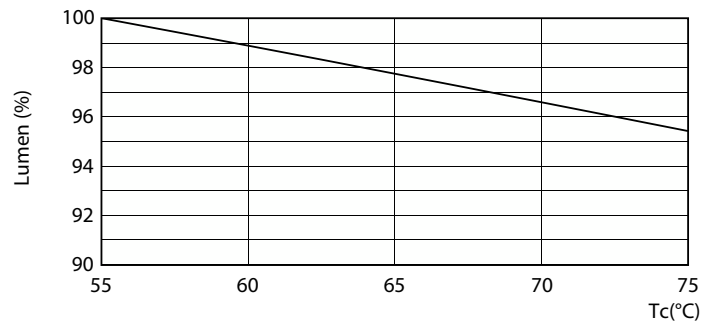

Life Expectancy Diagram

Lumen Maintenance Diagram - CorePro LEDtube UN 1200mm HO 18W830 T8

Lumen Maintenance Diagram