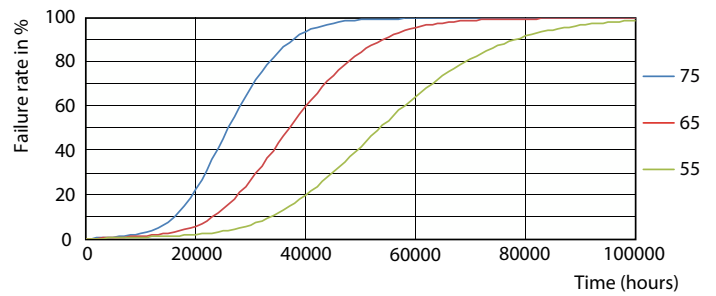

Lifetime

Life Expectancy Diagram - CorePro LEDtube UN 1200mm HO 18W830 T8