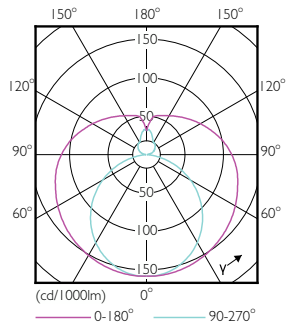

Dimmable	No
----------	----

Mechanical and Housing

Bulb Finish	Frosted
Bulb Material	Glass
Product Length	1,200 mm
Bulb Shape	Tube, double-ended

Approval and Application

Energy Saving Product	Yes
Approval Marks	RoHS compliance TUV CE marking KEMA Keur certificate
Energy Consumption kWh/1000 h	18 kWh
EPREL Registration Number	1,315,787

Dimensional drawing

Product	D1	D2	A1	A2	A3
CorePro LEDtube UN 1200mm HO 18W830 T8	27.9 mm	28 mm	1,199.4 mm	1,205.3 mm	1,213.6 mm

Photometric data

Calculix Photonics 4.5 Philips Lighting B.V. Page 1/1

Spectral Power Distribution Colour

CorePro LED tube Universal T8

Photometric data

Light Distribution Diagram

Lifetime

Life Expectancy Diagram - CorePro LEDtube UN 1200mm HO 18W830 T8

Life Expectancy Diagram

Lumen Maintenance Diagram - CorePro LEDtube UN 1200mm HO 18W830 T8