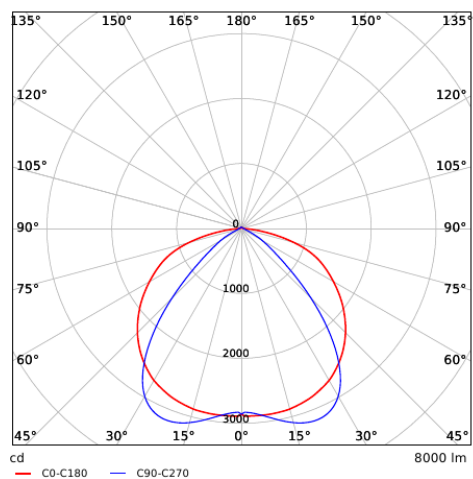

Fotometrische gegevens