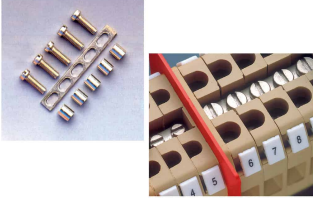

Cross-connection bar with 50 poles for RN.2 CBR.2

Series	PMP-CPM
Code	PMP25
Type	PMP/25
HS code	85389099
TECHNICAL DATA	
Typology	Cross connection
Sub-typology	PMP type commoning bar, for CPM/CPX screws
Colour	-
Package qty.	8
Material	Copper and brass
Width (pitch)	5,5 mm
Length	250 mm
Height	0,6 mm
Poles No.	50
Correlations	CPM16, CPM25, CPX16, CBR.2, RN.2

DESCRIZIONE DEL PRODOTTO

PMP/25
Cross-connection bar with 50 poles for RN.2 CBR.2