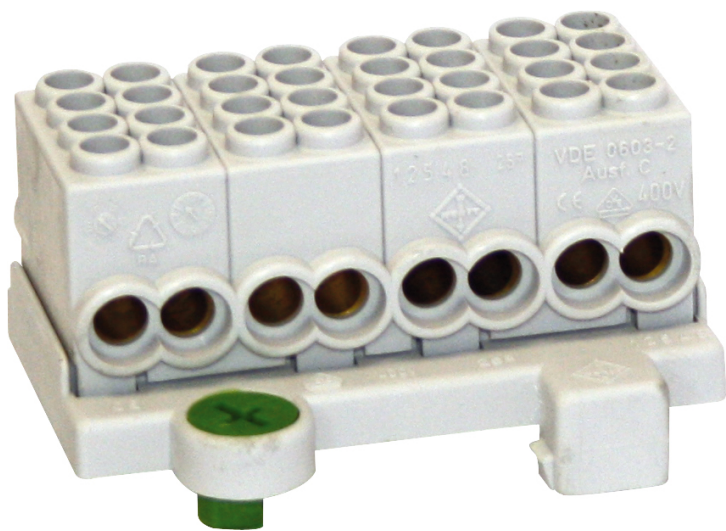

Main cable junction terminal

HA 25-43

HA 25-43

Main cable junction terminal

Productnumber: 69143301

Dimensions: 50 x 50 x 100 mm

Main line T-piece terminal with 4 terminal points
1.5-25 mm² per pole

4-pole - finger proof

Technical Data

electrical characteristics

Number of poles:	4
------------------	---

Dimensions

Width:	50 mm
--------	-------

Length:	50 mm
---------	-------

Height:	100 mm
---------	--------

Material characteristics