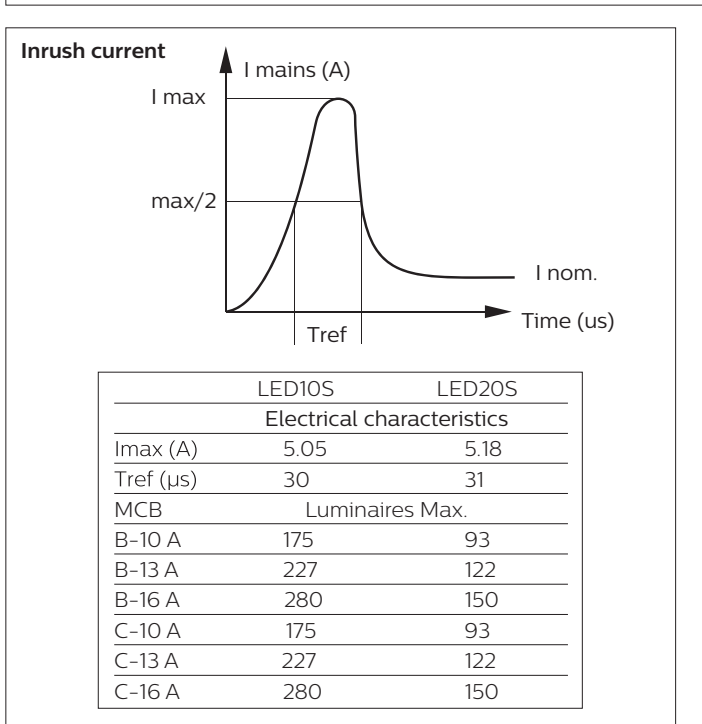

PHILIPS

Ledinaire SlimDownlight

DN065B

Model	Description	CRI&CCT	Lumen	P (W)	A	B	Ø mm	kg
9290026638	DN065B LED10S	830	1000	11	175	145	150-155	0.21
9290026639		840		11	175	145	150-155	0.21
9290031651		865		11	175	145	150-155	0.21
9290026640	DN065B LED20S	830	2000	20	225	195	200-205	0.34
9290026641		840		20	225	195	200-205	0.34
9290031652		865		20	225	195	200-205	0.34
9290026648	DN065B LED10S CCT	830-840-865	1000	11	175	145	150-155	0.21
9290026649	DN065B LED20S CCT	830-840-865	2000	20	225	195	200-205	0.34

EN

Please read this manual carefully before using the product.

1. For indoor use only.
2. Do not switch on before complete installation.
3. The luminaire shall be installed by a qualified electrician and wired in accordance with the latest IEE electrical regulations or the national requirements.
4. The external flexible cable or cord of this luminaire cannot be replaced; if the cord is damaged, the luminaire shall be destroyed.
5. The luminaire is complied with IEC 60598.
6. Luminaire must not be used or stored in corrosive environment where hazardous materials such as Sulphur, Chlorine, phthalates, etc, are present.
7. Non-replaceable light source: The light source of this luminaire is not replaceable; when the light source reaches its end of life the whole luminaire shall be replaced.
8. This product contains a light source of energy efficiency class F.