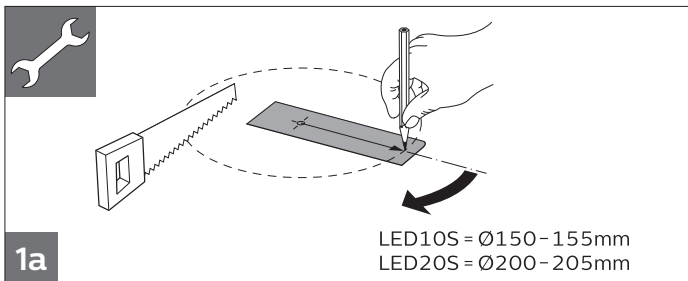

PHILIPS

Ledinaire SlimDownlight

DN065B

Model	Description	CRI&CCT	Lumen	P (W)	A	B	Ø mm	kg
9290026638	DN065B LED10S	830	1000	11	175	145	150-155	0.21
9290026639		840		11	175	145	150-155	0.21
9290031651		865		11	175	145	150-155	0.21
9290026640	DN065B LED20S	830	2000	20	225	195	200-205	0.34
9290026641		840		20	225	195	200-205	0.34
9290031652		865		20	225	195	200-205	0.34
9290026648	DN065B LED10S CCT	830-840-865	1000	11	175	145	150-155	0.21
9290026649	DN065B LED20S CCT	830-840-865	2000	20	225	195	200-205	0.34

EN

Please read this manual carefully before using the product.

1. For indoor use only.
2. Do not switch on before complete installation.
3. The luminaire shall be installed by a qualified electrician and wired in accordance with the latest IEE electrical regulations or the national requirements.
4. The external flexible cable or cord of this luminaire cannot be replaced; if the cord is damaged, the luminaire shall be destroyed.
5. The luminaire is complied with IEC 60598.
6. Luminaire must not be used or stored in corrosive environment where hazardous materials such as Sulphur, Chlorine, phthalates, etc, are present.
7. Non-replaceable light source: The light source of this luminaire is not replaceable; when the light source reaches its end of life the whole luminaire shall be replaced.
8. This product contains a light source of energy efficiency class F.