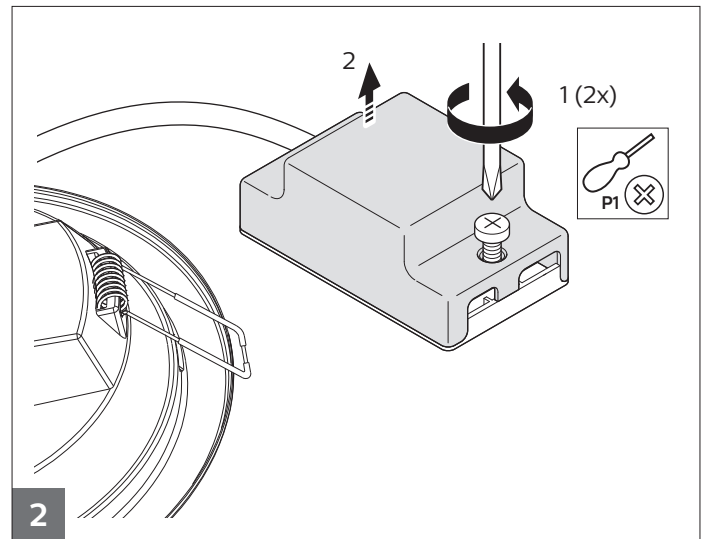

PHILIPS

Ledinaire SlimDownlight

DN065B

Model	Description	CRI&CCT	Lumen	P (W)	A	B	Ø mm	kg
9290026638	DN065B LED10S	830	1000	11	175	145	150-155	0.21
9290026639		840		11	175	145	150-155	0.21
9290031651		865		11	175	145	150-155	0.21
9290026640	DN065B LED20S	830	2000	20	225	195	200-205	0.34
9290026641		840		20	225	195	200-205	0.34
9290031652		865		20	225	195	200-205	0.34
9290026648	DN065B LED10S CCT	830-840-865	1000	11	175	145	150-155	0.21
9290026649	DN065B LED20S CCT	830-840-865	2000	20	225	195	200-205	0.34

EN

Please read this manual carefully before using the product.

1. For indoor use only.
2. Do not switch on before complete installation.
3. The luminaire shall be installed by a qualified electrician and wired in accordance with the latest IEE electrical regulations or the national requirements.
4. The external flexible cable or cord of this luminaire cannot be replaced; if the cord is damaged, the luminaire shall be destroyed.
5. The luminaire is complied with IEC 60598.
6. Luminaire must not be used or stored in corrosive environment where hazardous materials such as Sulphur, Chlorine, phthalates, etc, are present.
7. Non-replaceable light source: The light source of this luminaire is not replaceable; when the light source reaches its end of life the whole luminaire shall be replaced.
8. This product contains a light source of energy efficiency class F.