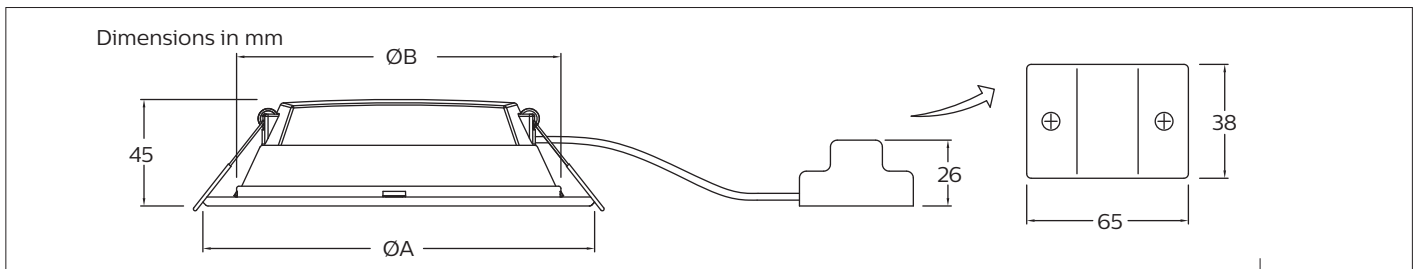

PHILIPS

Ledinaire SlimDownlight

DN065B

Model	Description	CRI&CCT	Lumen	P (W)	A	B	Ø mm	kg
9290026638	DN065B LED10S	830	1000	11	175	145	150-155	0.21
9290026639		840		11	175	145	150-155	0.21
9290031651		865		11	175	145	150-155	0.21
9290026640	DN065B LED20S	830	2000	20	225	195	200-205	0.34
9290026641		840		20	225	195	200-205	0.34
9290031652		865		20	225	195	200-205	0.34
9290026648	DN065B LED10S CCT	830-840-865	1000	11	175	145	150-155	0.21
9290026649	DN065B LED20S CCT	830-840-865	2000	20	225	195	200-205	0.34

EN

Please read this manual carefully before using the product.

1. For indoor use only.
2. Do not switch on before complete installation.
3. The luminaire shall be installed by a qualified electrician and wired in accordance with the latest IEE electrical regulations or the national requirements.
4. The external flexible cable or cord of this luminaire cannot be replaced; if the cord is damaged, the luminaire shall be destroyed.
5. The luminaire is complied with IEC 60598.
6. Luminaire must not be used or stored in corrosive environment where hazardous materials such as Sulphur, Chlorine, phthalates, etc, are present.
7. Non-replaceable light source: The light source of this luminaire is not replaceable; when the light source reaches its end of life the whole luminaire shall be replaced.
8. This product contains a light source of energy efficiency class F.