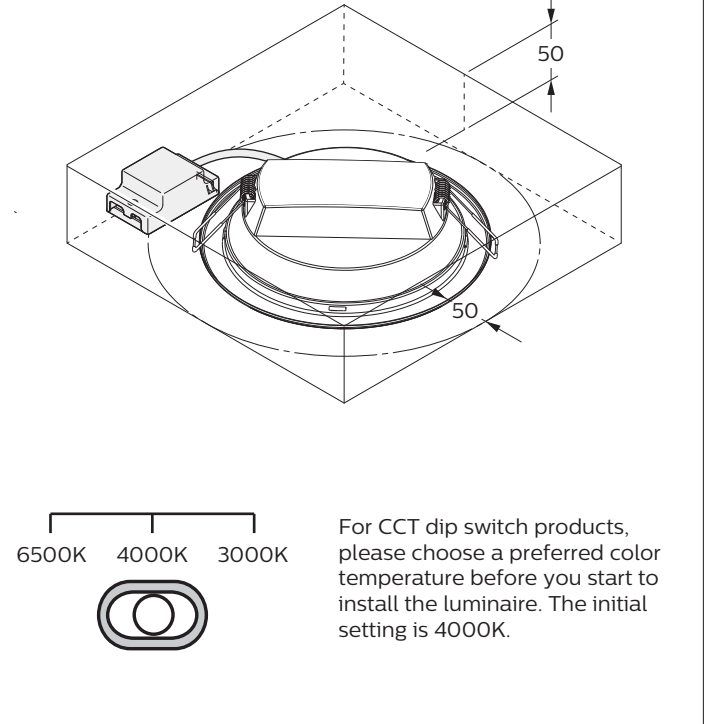

PHILIPS

Ledinaire SlimDownlight

DN065B

Model	Description	CRI&CCT	Lumen	P (W)	A	B	Ø mm	kg
9290026638	DN065B LED10S	830	1000	11	175	145	150-155	0.21
9290026639		840		11	175	145	150-155	0.21
9290031651		865		11	175	145	150-155	0.21
9290026640	DN065B LED20S	830	2000	20	225	195	200-205	0.34
9290026641		840		20	225	195	200-205	0.34
9290031652		865		20	225	195	200-205	0.34
9290026648	DN065B LED10S CCT	830-840-865	1000	11	175	145	150-155	0.21
9290026649	DN065B LED20S CCT	830-840-865	2000	20	225	195	200-205	0.34

EN

Please read this manual carefully before using the product.

1. For indoor use only.
2. Do not switch on before complete installation.
3. The luminaire shall be installed by a qualified electrician and wired in accordance with the latest IEE electrical regulations or the national requirements.
4. The external flexible cable or cord of this luminaire cannot be replaced; if the cord is damaged, the luminaire shall be destroyed.
5. The luminaire is complied with IEC 60598.
6. Luminaire must not be used or stored in corrosive environment where hazardous materials such as Sulphur, Chlorine, phthalates, etc, are present.
7. Non-replaceable light source: The light source of this luminaire is not replaceable; when the light source reaches its end of life the whole luminaire shall be replaced.
8. This product contains a light source of energy efficiency class F.