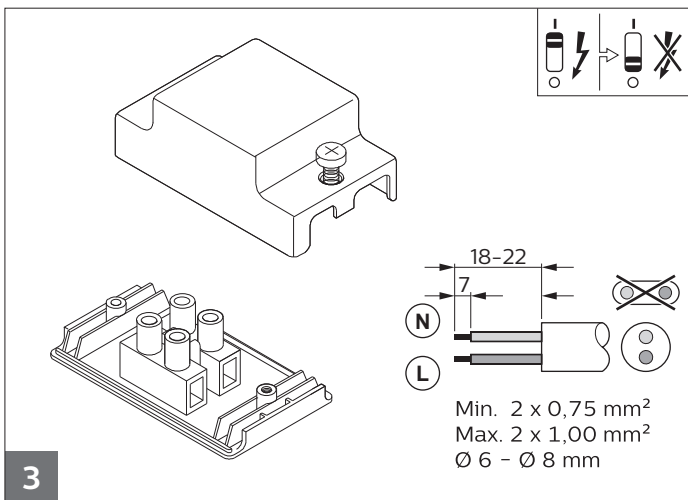

PHILIPS

Ledinaire SlimDownlight

DN065B

Model	Description	CRI&CCT	Lumen	P (W)	A	B	Ø mm	kg
9290026638	DN065B LED10S	830	1000	11	175	145	150-155	0.21
9290026639		840		11	175	145	150-155	0.21
9290031651		865		11	175	145	150-155	0.21
9290026640	DN065B LED20S	830	2000	20	225	195	200-205	0.34
9290026641		840		20	225	195	200-205	0.34
9290031652		865		20	225	195	200-205	0.34
9290026648	DN065B LED10S CCT	830-840-865	1000	11	175	145	150-155	0.21
9290026649	DN065B LED20S CCT	830-840-865	2000	20	225	195	200-205	0.34

EN

Please read this manual carefully before using the product.

1. For indoor use only.
2. Do not switch on before complete installation.
3. The luminaire shall be installed by a qualified electrician and wired in accordance with the latest IEE electrical regulations or the national requirements.
4. The external flexible cable or cord of this luminaire cannot be replaced; if the cord is damaged, the luminaire shall be destroyed.
5. The luminaire is complied with IEC 60598.
6. Luminaire must not be used or stored in corrosive environment where hazardous materials such as Sulphur, Chlorine, phthalates, etc, are present.
7. Non-replaceable light source: The light source of this luminaire is not replaceable; when the light source reaches its end of life the whole luminaire shall be replaced.
8. This product contains a light source of energy efficiency class F.