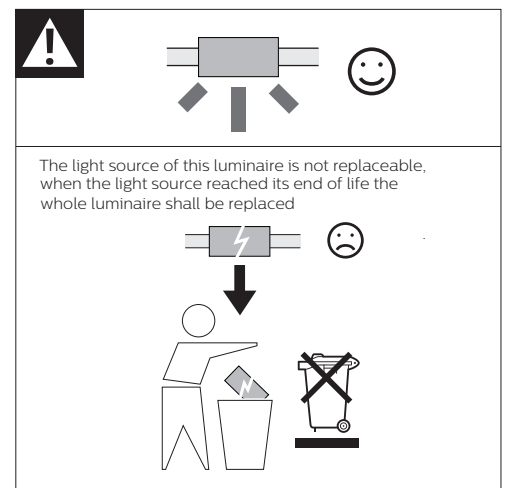

PHILIPS

Ledinaire SlimDownlight

DN065B

Model	Description	CRI&CCT	Lumen	P (W)	A	B	Ø mm	kg
9290026638	DN065B LED10S	830	1000	11	175	145	150-155	0.21
9290026639		840		11	175	145	150-155	0.21
9290031651		865		11	175	145	150-155	0.21
9290026640	DN065B LED20S	830	2000	20	225	195	200-205	0.34
9290026641		840		20	225	195	200-205	0.34
9290031652		865		20	225	195	200-205	0.34
9290026648	DN065B LED10S CCT	830-840-865	1000	11	175	145	150-155	0.21
9290026649	DN065B LED20S CCT	830-840-865	2000	20	225	195	200-205	0.34

EN

Please read this manual carefully before using the product.

1. For indoor use only.
2. Do not switch on before complete installation.
3. The luminaire shall be installed by a qualified electrician and wired in accordance with the latest IEE electrical regulations or the national requirements.
4. The external flexible cable or cord of this luminaire cannot be replaced; if the cord is damaged, the luminaire shall be destroyed.
5. The luminaire is complied with IEC 60598.
6. Luminaire must not be used or stored in corrosive environment where hazardous materials such as Sulphur, Chlorine, phthalates, etc, are present.
7. Non-replaceable light source: The light source of this luminaire is not replaceable; when the light source reaches its end of life the whole luminaire shall be replaced.
8. This product contains a light source of energy efficiency class F.