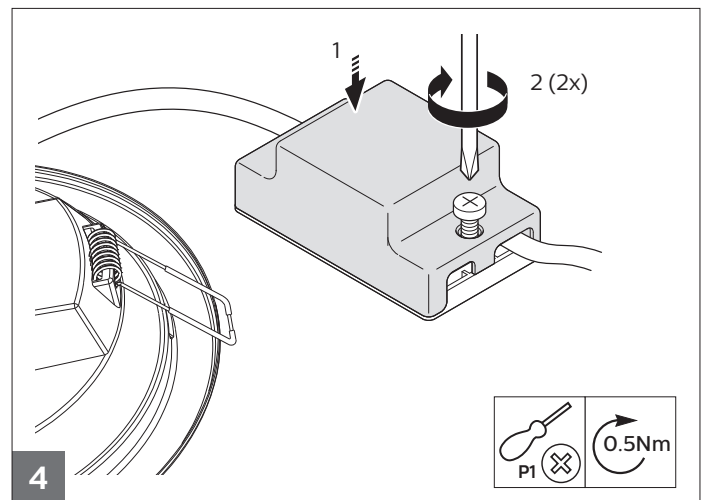

PHILIPS

Ledinaire SlimDownlight

DN065B

Model	Description	CRI&CCT	Lumen	P (W)	A	B	Ø mm	kg
9290026638	DN065B LED10S	830	1000	11	175	145	150-155	0.21
9290026639		840		11	175	145	150-155	0.21
9290031651		865		11	175	145	150-155	0.21
9290026640	DN065B LED20S	830	2000	20	225	195	200-205	0.34
9290026641		840		20	225	195	200-205	0.34
9290031652		865		20	225	195	200-205	0.34
9290026648	DN065B LED10S CCT	830-840-865	1000	11	175	145	150-155	0.21
9290026649	DN065B LED20S CCT	830-840-865	2000	20	225	195	200-205	0.34

EN

Please read this manual carefully before using the product.

1. For indoor use only.
2. Do not switch on before complete installation.
3. The luminaire shall be installed by a qualified electrician and wired in accordance with the latest IEE electrical regulations or the national requirements.
4. The external flexible cable or cord of this luminaire cannot be replaced; if the cord is damaged, the luminaire shall be destroyed.
5. The luminaire is complied with IEC 60598.
6. Luminaire must not be used or stored in corrosive environment where hazardous materials such as Sulphur, Chlorine, phthalates, etc, are present.
7. Non-replaceable light source: The light source of this luminaire is not replaceable; when the light source reaches its end of life the whole luminaire shall be replaced.
8. This product contains a light source of energy efficiency class F.