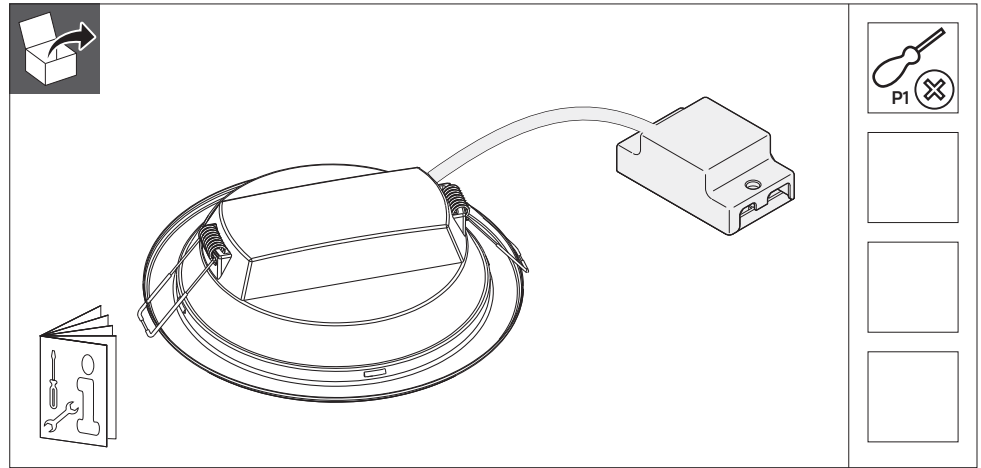

PHILIPS

Ledinaire SlimDownlight

DN065B

Model	Description	CRI&CCT	Lumen	P (W)	A	B	Ø mm	kg
9290026638	DN065B LED10S	830	1000	11	175	145	150-155	0.21
9290026639		840		11	175	145	150-155	0.21
9290031651		865		11	175	145	150-155	0.21
9290026640	DN065B LED20S	830	2000	20	225	195	200-205	0.34
9290026641		840		20	225	195	200-205	0.34
9290031652		865		20	225	195	200-205	0.34
9290026648	DN065B LED10S CCT	830-840-865	1000	11	175	145	150-155	0.21
9290026649	DN065B LED20S CCT	830-840-865	2000	20	225	195	200-205	0.34

EN

Please read this manual carefully before using the product.

1. For indoor use only.
2. Do not switch on before complete installation.
3. The luminaire shall be installed by a qualified electrician and wired in accordance with the latest IEE electrical regulations or the national requirements.
4. The external flexible cable or cord of this luminaire cannot be replaced; if the cord is damaged, the luminaire shall be destroyed.
5. The luminaire is complied with IEC 60598.
6. Luminaire must not be used or stored in corrosive environment where hazardous materials such as Sulphur, Chlorine, phthalates, etc, are present.
7. Non-replaceable light source: The light source of this luminaire is not replaceable; when the light source reaches its end of life the whole luminaire shall be replaced.
8. This product contains a light source of energy efficiency class F.