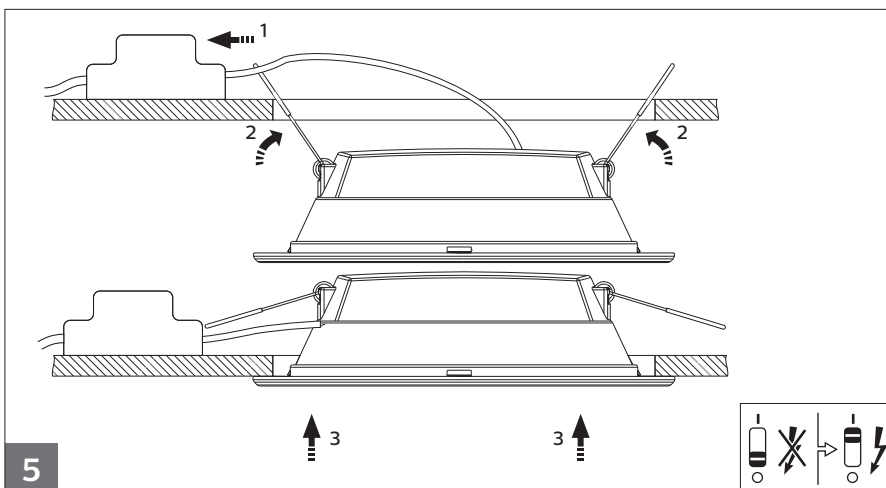

PHILIPS

Ledinaire SlimDownlight

DN065B

Model	Description	CRI&CCT	Lumen	P (W)	A	B	Ø mm	kg
9290026638	DN065B LED10S	830	1000	11	175	145	150-155	0.21
9290026639		840		11	175	145	150-155	0.21
9290031651		865		11	175	145	150-155	0.21
9290026640	DN065B LED20S	830	2000	20	225	195	200-205	0.34
9290026641		840		20	225	195	200-205	0.34
9290031652		865		20	225	195	200-205	0.34
9290026648	DN065B LED10S CCT	830-840-865	1000	11	175	145	150-155	0.21
9290026649	DN065B LED20S CCT	830-840-865	2000	20	225	195	200-205	0.34

EN

Please read this manual carefully before using the product.

1. For indoor use only.
2. Do not switch on before complete installation.
3. The luminaire shall be installed by a qualified electrician and wired in accordance with the latest IEE electrical regulations or the national requirements.
4. The external flexible cable or cord of this luminaire cannot be replaced; if the cord is damaged, the luminaire shall be destroyed.
5. The luminaire is complied with IEC 60598.
6. Luminaire must not be used or stored in corrosive environment where hazardous materials such as Sulphur, Chlorine, phthalates, etc, are present.
7. Non-replaceable light source: The light source of this luminaire is not replaceable; when the light source reaches its end of life the whole luminaire shall be replaced.
8. This product contains a light source of energy efficiency class F.