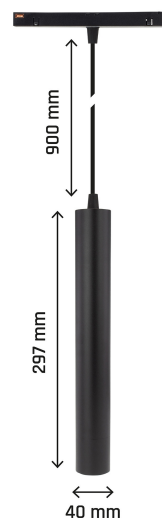

Technical data

Code	WLD+40006_CASAMBI
Power	12 W
Nominal current	250 mA
Voltage	48 V
Energy consumption	12 kWh/1000h
Frequency	DC Hz
Protection class	III
Manufacturer of power supply	tuobo
Power factor	1
Useful luminous flux*	1130 lm (360°)
Luminous flux**	830 lm (360°)
Lamp efficacy	94 lm/W
Luminous intensity	3520 cd
Colour temperature	3000 K
Colour of light	WW
Beam angle	25 °
RA	>90
Light source included	Yes
Producer of LED diodes	osram
Uniformity of color SDCM max	5
Dimmable	CASAMBI
Working temperature range	-20 to +40 °
Lifespan	50000 h
Housing material	AL+PC
Degree of protection (IP)	IP20
Colour	Black
Dimension (AxBxC)	40x297 (935mm wire) mm
For use	Inside
Assembly method	NA SZYŃĘ
Application	Inside
Made in	PRC
Other	CASAMBI ,