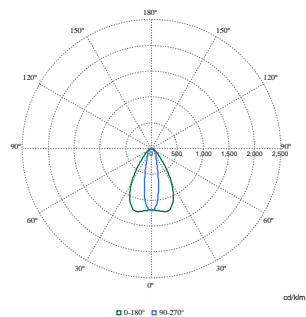

Coreline tempo small gen2

Dimensional drawing

Photometric data

Polar Normal (separate) - BVP1111 - 912300060467