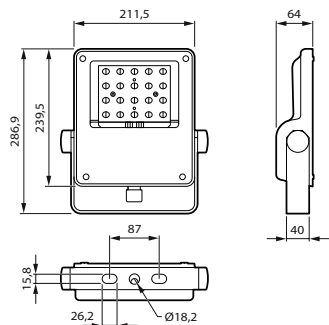

Coreline tempo small gen2

Dimensional drawing