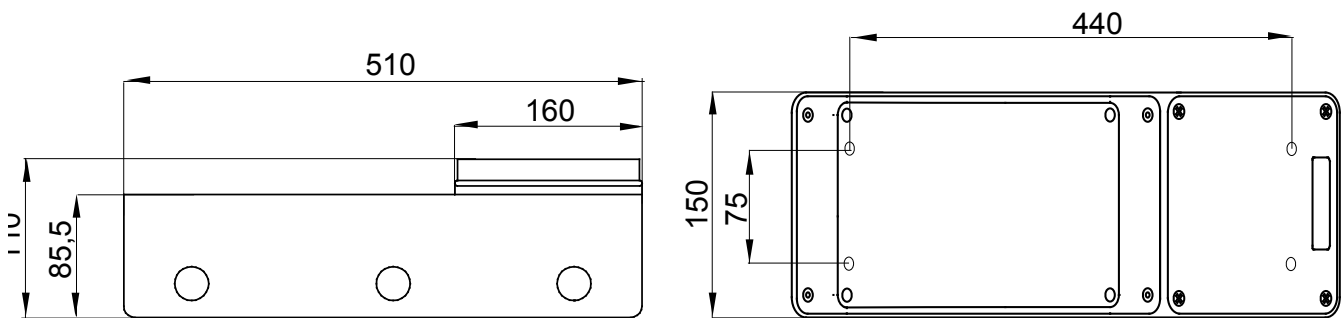

Product Data Sheet

GW66693

IB Range

Top entries	2xØ 37/48	Glow Wire Test	650 °C
Houseable interloc. socket	1	IP degree	IP65
Mechanical resistance	IK08	Side entries	6xØ 23
Houseable IB socket-outlets	63 A	Electrocod	2221
Minimum installation temperature	-25°C		

DIMENSIONAL

TECHNICAL SYMBOLOGY

GWT

650 °C

IP

IP65

IK

IK08