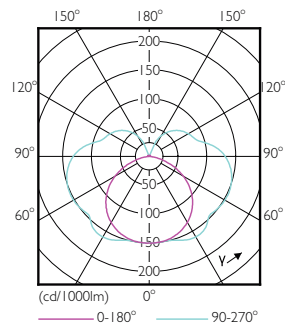

Light Distribution Diagram - CorePro LED linear D 14-120W R7S 118 840