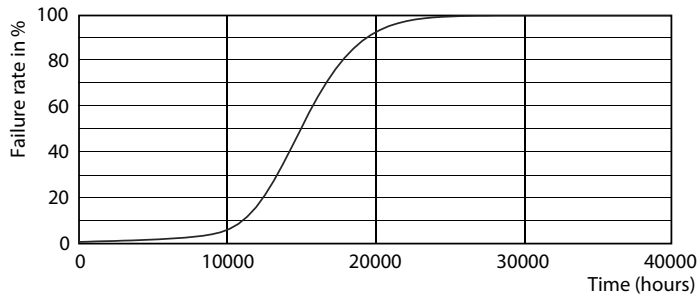

CorePro LEDlinear MV

Lifetime

Life Expectancy Diagram - CorePro LED linear D 14-120W R7S 118 840

Lumen Maintenance Diagram - CorePro LED linear D 14-120W R7S 118 840