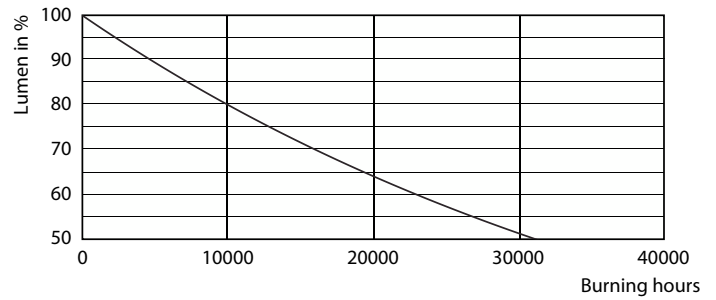

CorePro LEDlinear MV

Lifetime

Life Expectancy Diagram - CorePro LED linear D 14-120W R7S 118 840

Lumen Maintenance Diagram - CorePro LED linear D 14-120W R7S 118 840