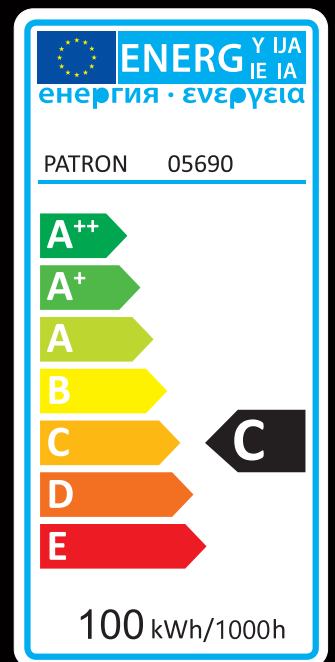

PATRON

HALOGEN BULB

05690

Manufactured in PRC

 POWER 100W	 LUMENS 1150	 230V	 PAR30	 COLOR 2700K
 E27	 2000h	 5000	 <1 sek	 <30°>

Strada Ștefan cel Mare 2/20,
Strășeni, Moldova

Strada Alexandru Ghica 148,
Alexandria, Romania