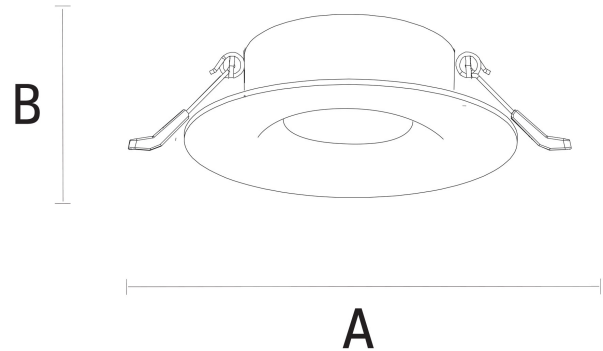

FIALE IV GU10

SLIP001005

Recessed lighting luminaire FIALE IV GU10 for replaceable light source. It has a very high degree of protection IP65, providing protection against the ingress of dust and water jets. Designed for recessed mounting.

IP65

Voltage **250 V**

Socket **GU10**

Degree of protection (IP) **IP65**

Technical data

Code	SLIP001005
Voltage	250 V
Protection class	II
Light source included	No
Working temperature range	-20/+40 °
Lifespan	17000 h
Housing material	Aluminum
Socket	GU10
Degree of protection (IP)	IP65
Colour	White
Dimension (AxBxC)	83x51 mm
Mounting hole	72 mm
For use	Inside
Assembly method	Recessed
Application	INT
Made in	PRC
Other	MAX 10W LED; NO INTENDED FOR HALOGEN ,