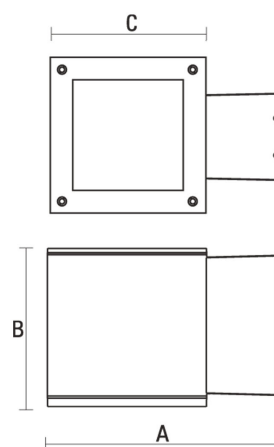

# SLI003009WW

SLI003009WW

IP44

Power	<b>34 W</b>	Voltage	<b>230 V</b>
Colour temperature	<b>3000 K</b>	Colour of light	<b>WW</b>
Beam angle	<b>15 °</b>	Degree of protection (IP)	<b>IP44</b>

## Technical data

Code	SLI003009WW
Power	34 W
Nominal current	160 mA
Voltage	230 V
Energy consumption	34 kWh/1000h
Frequency	50HZ Hz
Protection class	I
Power supply included	+
Luminous flux**	1600 lm (360°)
Lamp efficacy	47 lm/W
Colour temperature	3000 K
Colour of light	WW
Beam angle	15 °
RA	80
Uniformity of color SDCM max	5
Dimmable	No
Working temperature range	-20/+40 °
Lifespan	17000 h
Housing material	Aluminum
Degree of protection (IP)	IP44
Colour	Black
Dimension (AxBxC)	220x150x192 mm
For use	Inside/Outside
Assembly method	On the ceiling
Application	INT/EXT
Made in	PRC