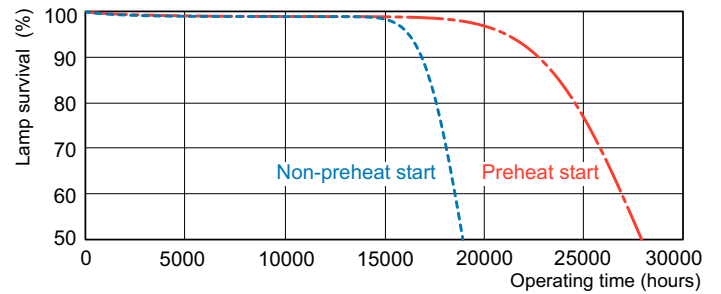

Life Expectancy Diagram - MASTER TL5 HO 39W/830 SLV/40

Life Expectancy Diagram - MASTER TL5 HO 39W/830 SLV/40