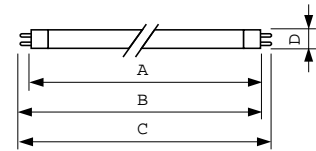

### Product data

General Information		Operating and Electrical	
Cap-Base	G5 [G5]	Power Consumption	38.0 W
Features	na [Not Applicable]	Lamp Current (Nom)	0.325 A
Flux measurement reference	Sphere		
Light Technical		Controls and Dimming	
Color Code	830 [CCT of 3000K]	Dimmable	Yes
Luminous Flux	3,100 lumen		
Color Designation	Warm White (WW)	Mechanical and Housing	
Chromaticity Coordinate X (Nom)	0.44	Bulb Shape	T5 [16 mm (T5)]
Chromaticity Coordinate Y (Nom)	0.403		
Correlated Color Temperature (Nom)	3000 K	Approval and Application	
Luminous Efficacy (rated) (Nom)	82 lm/W	Mercury (Hg) Content (Nom)	1.2 mg
Color rendering index (CRI)	82	Energy Consumption kWh/1000 h	38 kWh
		EPREL Registration Number	423,557

## Dimensional drawing

Product	D (max)	A (max)	B (max)	B (min)	C (max)
MASTER TL5 HO 39W/830 SLV/40	17 mm	849.0 mm	856.1 mm	853.7 mm	863.2 mm