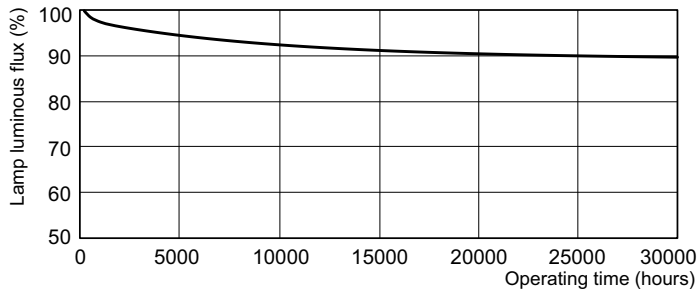

MASTER TL5 High Output

Lifetime

Lumen Maintenance Diagram - MASTER TL5 HO 39W/830 SLV/40