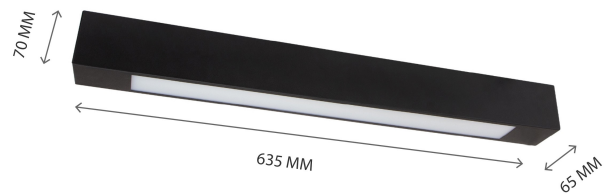

ALLDAY LED TUBE

WOJ+06707

See
more

LED luminaire ALLDAY LED TUBE for replaceable light source. Suitable for both surface and suspended mounting.

Voltage **250 V**

Socket **G13**

Degree of protection (IP) **IP20**

Technical data

| | |
|---------------------------|---------------------------|
| Code | WOJ+06707 |
| Voltage | 250 V |
| Frequency | 50HZ Hz |
| Protection class | I |
| Power supply included | No |
| Light source included | No |
| Working temperature range | -20/40 ° |
| Housing material | Steel, PS |
| Socket | G13 |
| Degree of protection (IP) | IP20 |
| Colour | Czarny |
| Dimension (AxBxC) | 635x65x70 mm |
| For use | Inside |
| Assembly method | On the ceiling, Suspended |
| Application | INT |
| Other | MAX 10W LED TUBE , |