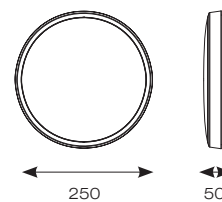

Gamma Mini

- Ultra slim modern polycarbonate wall/ceiling light suitable for education and residential applications and ancillary areas
- Matt white finish to body and diffuser with optional chrome trim ring
- Rear fixing bracket and terminal housing for ease of installation
- Microwave sensor set to 15 minutes at 3 metres (non-adjustable)
- /MWS and /MWS/M3 versions operate as "Masters" and can be used in conjunction with standard "Slaves"
- /MWS and MWS/M3 has integral photocell isolation switch
- Non-dimmable

AMGAMLED

Chrome Trim Ring Fitted

INPUT	HERTZ	TEMP	LIFETIME (HRS)	CRI	SDCM	BEAM ANGLE	CLASS	IP	IK
230V	50Hz	-5°C to 35°C	L70 54,000	Ra 80	6	110°	2	IP54	IK09

CODE	DESCRIPTION	WATTAGE	CCT	LUMENS	LM/W	TRADE
AMGAMLED	Cool White	11W	4000K	1031lm	94lm	£45.45