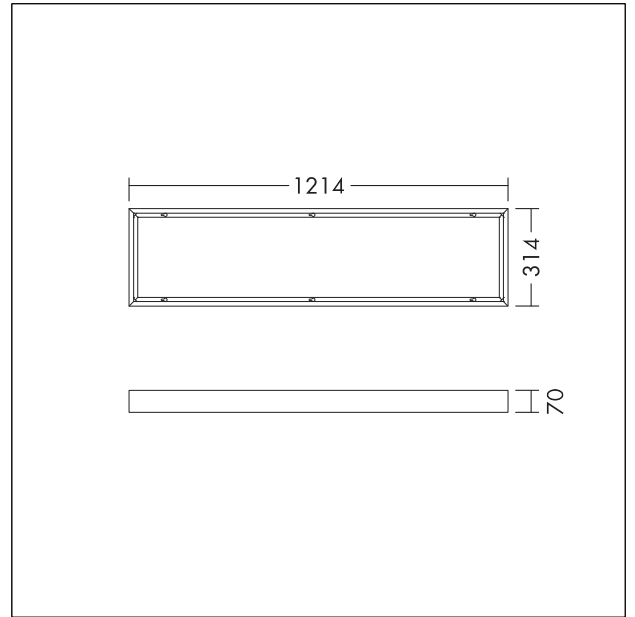

Surface mounting kit

Surface mounting kit for 12x3 THORNeco LED Panels (Anna Vario, Anna Vario Flex, Caro). Compatible with THORNeco Just Emergency conversion kit. Weight: 1.8 kg.

TE\_ANNA\_F\_1200\_MountBox.jpg

TE\_12x3\_M\_SURF.wmf