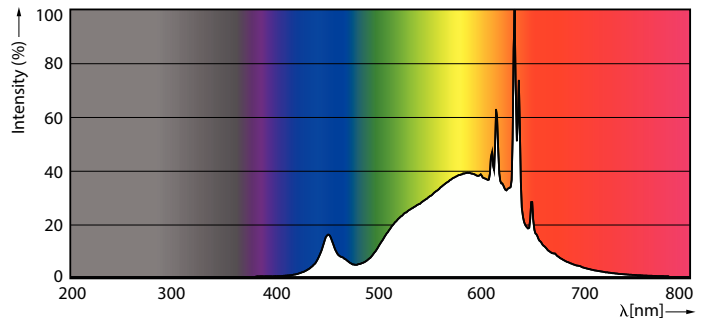

Spectral Power Distribution Colour - MAS LEDBulbND4-60W E27 830 A60 CL G EELA