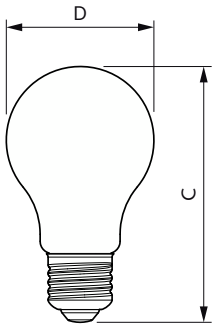

## Product Data

Full product code	871951442077900
-------------------	-----------------

Order product name	MAS LEDBulbND4-60W E27 830 A60 CL G EELA
Order code	929003066702
Numerator - Quantity Per Pack	1
Numerator - Packs per outer box	10
Material number (12NC)	929003066702
Net weight	0.030 kg
Full product name	MAS LEDBulbND4-60W E27 830 A60 CL G EELA
EAN/UPC - Case	8719514420786

## Dimensional drawing

Product	D	C
MAS LEDBulbND4-60W E27 830 A60 CL G EELA	60 mm	105 mm