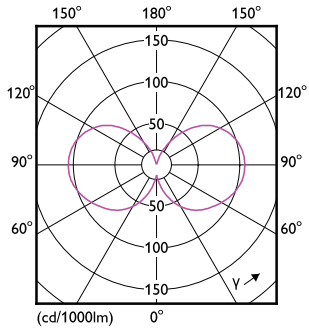

MASTER UltraEfficient LED bulb

Photometric data

Light Distribution Diagram - MAS LEDBulbND4-60W E27 830 A60 CL G EELA