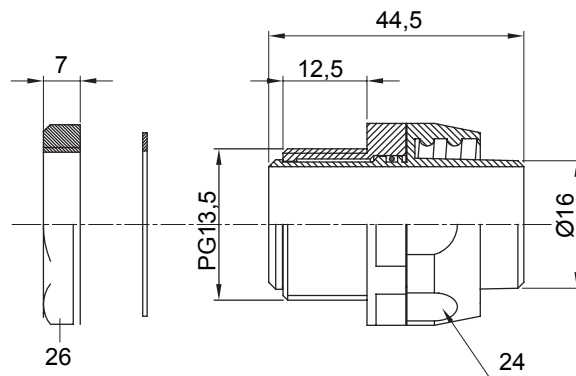

Straight and revolving coupling device for sheath with IP54 protection degree.

Colour	Grey RAL 7035	IP degree	IP54
PG pitch	13.5	Sheath Ø (mm)	16
Type of pitch	PG13.5	Type	Revolving
Electrocod	210		

DIMENSIONAL