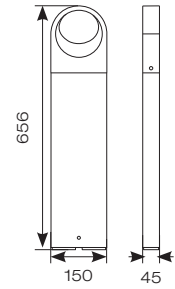

Brock

- Modern bi-directional bollard providing vivid angled light distribution suitable for residential and hospitality applications
- Die-cast aluminium body with a graphite powder coated paint finish for enhanced durability
- Supplied c/w root mounting kit
- Available in 3000K and 4000K options
- Non-dimmable

Matching Brock Wall Light see p292

INPUT	HERTZ	TEMP	LIFETIME (HRS)	CRI	SDCM	BEAM ANGLE	CLASS	IP	IK
230V	50Hz	-20°C to 25°C	L70 50,000	Ra 80	3	50°	1	IP65	IK06

CODE	DESCRIPTION	WATTAGE	CCT	LUMENS	LM/W	TRADE
ABRLEDB/650/CW	Cool White	7.7W	4000K	452lm	57lm	£217.00
ABRLEDB/650/WW	Warm White	7.7W	3000K	447lm	56lm	£217.00